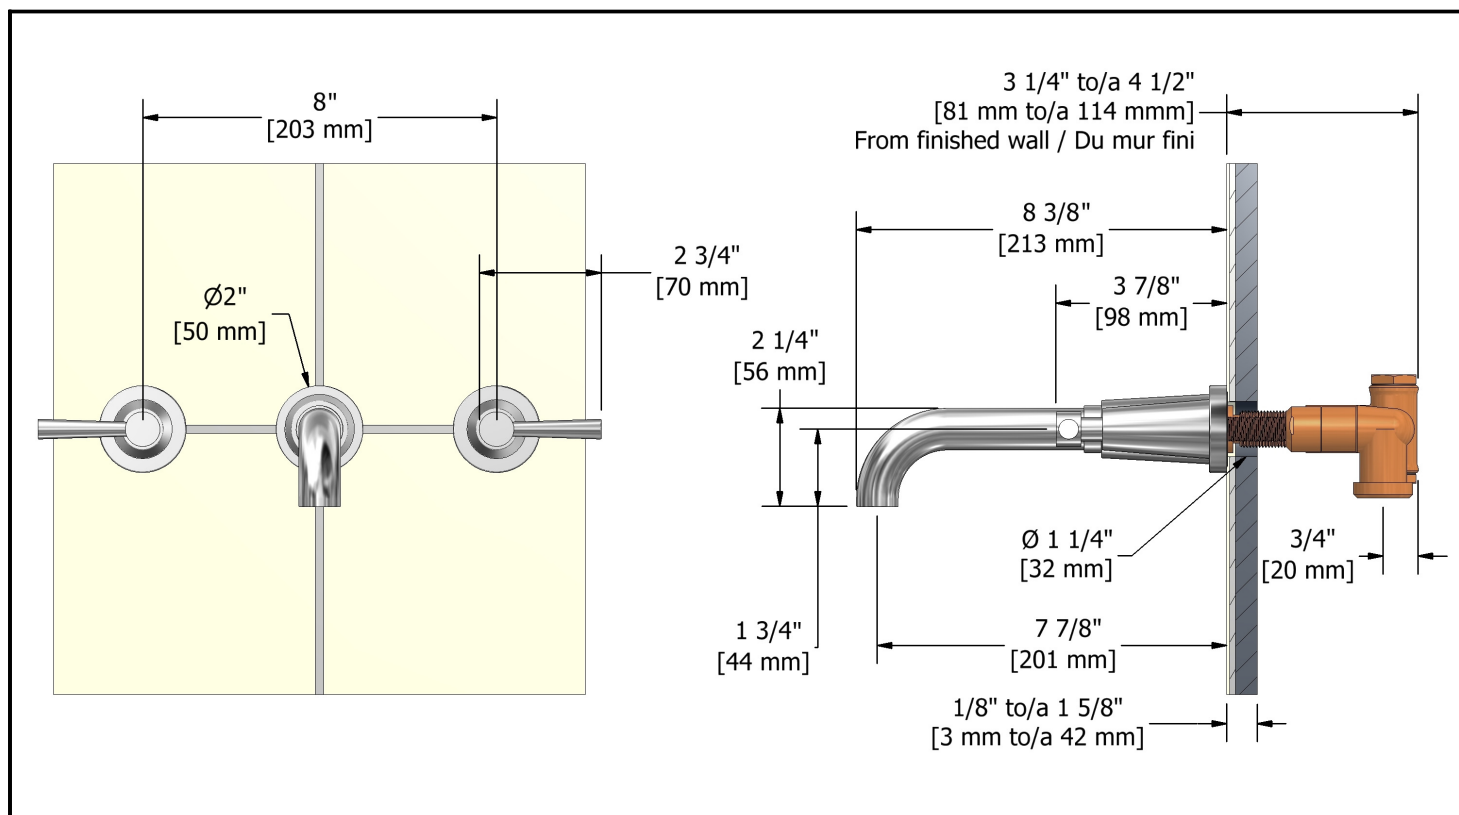

Certifications

- CMR248 Approval
- ASME A112.18.1
- CSA B125.1

Warranty

The Riobel inc. product carries a limited LIFETIME warranty on the finish Chrome, Gold (PVD), Brushed nickel (PVD), Night brushed (PVD), Polished nickel (PVD) and all working parts and is guaranteed from the initial date of purchase against all manufacturing defects. Other finished 1 year.

Customer service

Ontario, West Canada : 888-287-5354 Quebec, Maritimes, United States : 866-473-8442