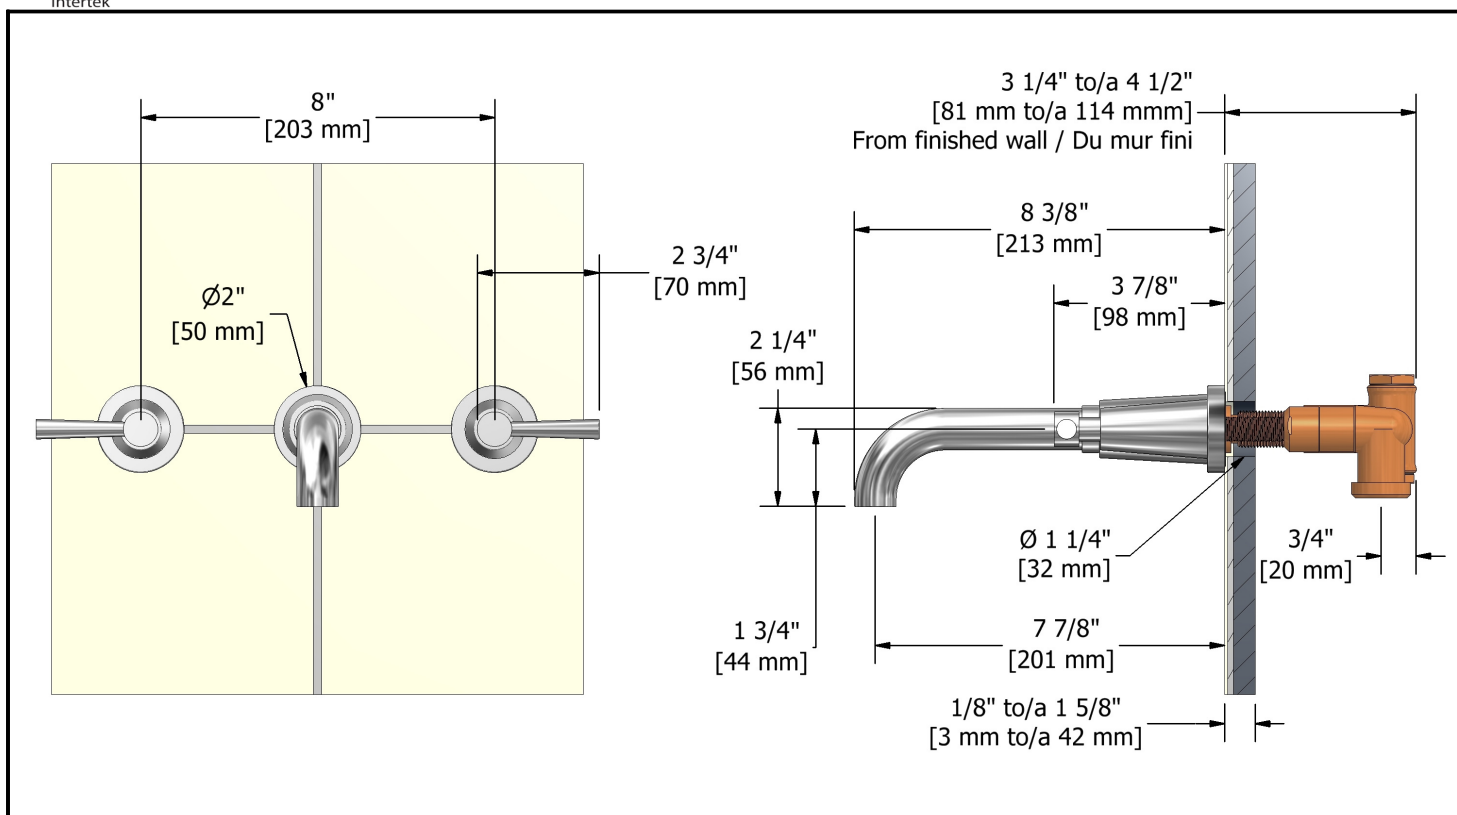

8" Falling water faucet

PA03LXX

Specifications

Descriptions

- ½" female inlet NPT
- Ceramic cartridge
- Solid brass

Available colors

- C : Chrome
- PN : Polished nickel (PVD)
- BN : Brushed nickel (PVD)

Flows

- Max. flow 5.7 L/min, 1.5 gpm (US) 60psi

Cartridges

- Hot: #401-451
- Cold: #401-452

Certifications

- CMR248 Approval
- ASME A112.18.1
- NSF61
- CSA B125.1

Warranty

The Riobel inc. product carries a limited LIFETIME warranty on the finish Chrome, Gold (PVD), Brushed nickel (PVD), Night brushed (PVD), Polished nickel (PVD) and all working parts and is guaranteed from the initial date of purchase against all manufacturing defects. Other finished 1 year.