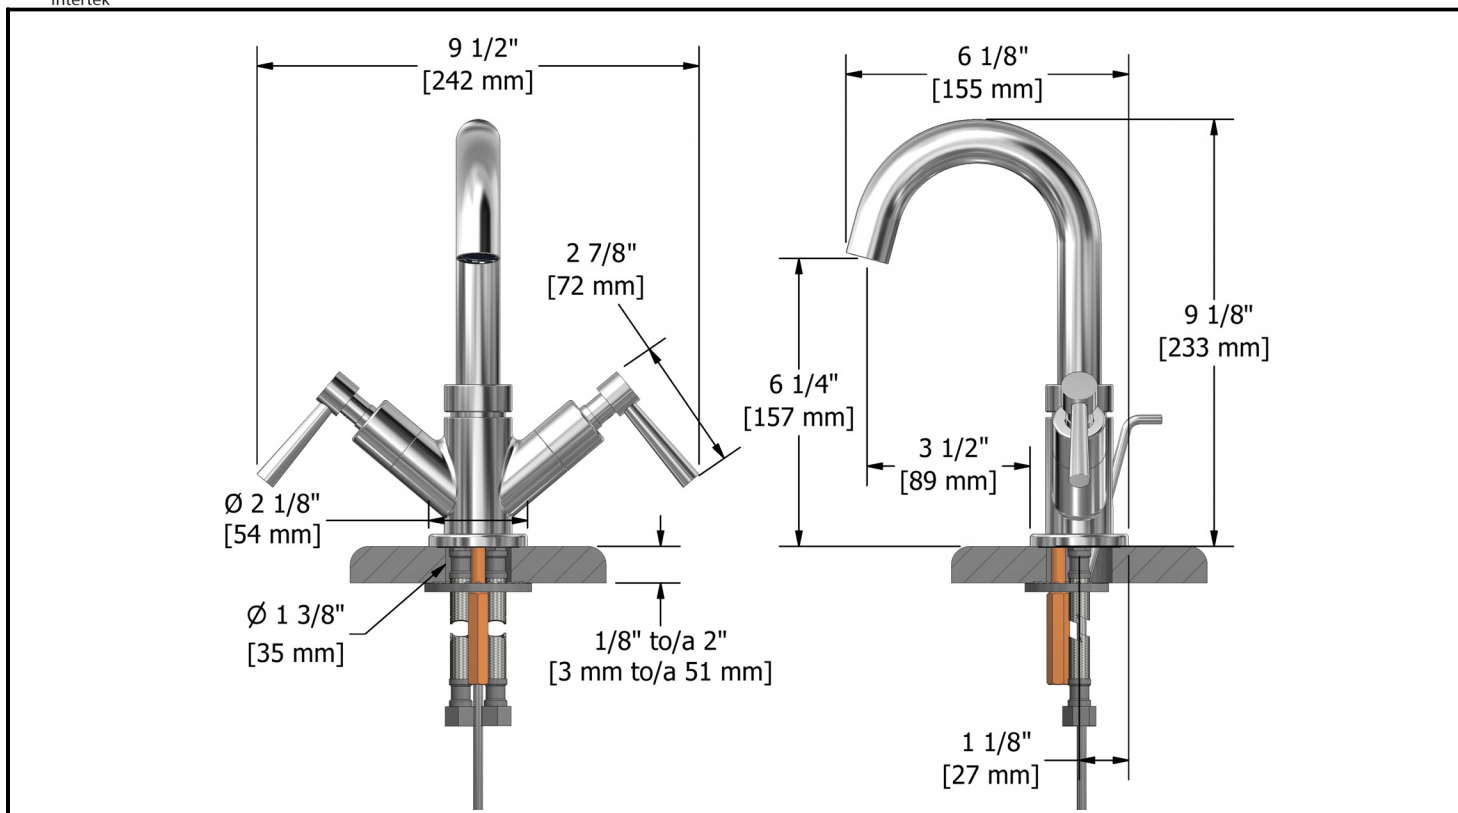

Single hole faucet
PA01LXX

Specifications

Descriptions

- Ceramic cartridge
- 3/8" speedway compression
- Solid brass
- Swivel spout
- Automatic drain

Available colors

- C : Chrome
- BN : Brushed nickel (PVD)

Flows

- Max. flow 5.7 L/min, 1.5 gpm (US) 60psi

Cartridges

- Hot: #401-079
- Cold: #401-080

Certifications

- CMR248 Approval
- ASME A112.18.1
- NSF61
- CSA B125.1

Warranty

The Riobel inc. product carries a limited LIFETIME warranty on the finish Chrome, Gold (PVD), Brushed nickel (PVD), Night brushed (PVD), Polished nickel (PVD) and all working parts and is guaranteed from the initial date of purchase against all manufacturing defects. Other finished 1 year.