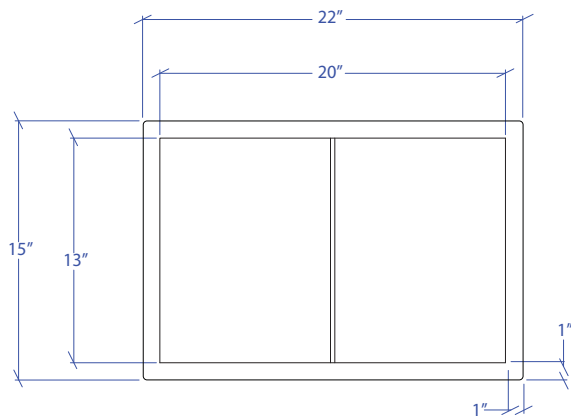

FLATIRON MUB-502S BRUSHED FINISH

- **FEATURES**

16 gauge type 304 stainless steel
Tri-mount™ installation system

- **TECHNICAL INFORMATION**

External dimensions (L x W x D): 22" x 15" x 4"
Basin dimensions (L x W x D): 20" x 13" x 4"

- **FINISHES**

Frame: Brushed Stainless Steel (B)
Basin: Brushed Stainless Steel (B)

- **INSTALLATION OPTIONS**

Top-mount
Under-mount

- **MINIMUM CABINET SIZE (I.D.)**

Top-mount 23"
Under-mount 24"

BATHROOM UNDER MOUNT