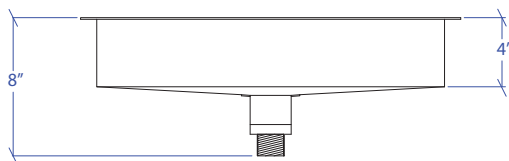

FLATIRON MUB-502S BRUSHED FINISH

- **FEATURES**

16 gauge type 304 stainless steel
Tri-mount™ installation system

- **TECHNICAL INFORMATION**

External dimensions (L x W x D): 22" x 15" x 4"
Basin dimensions (L x W x D): 20" x 13" x 4"

- **FINISHES**

Frame: Brushed Stainless Steel (B)
Basin: Brushed Stainless Steel (B)

- **INSTALLATION OPTIONS**

Top-mount
Under-mount

- **MINIMUM CABINET SIZE (I.D.)**

Top-mount 23"
Under-mount 24"

BATHROOM UNDER MOUNT