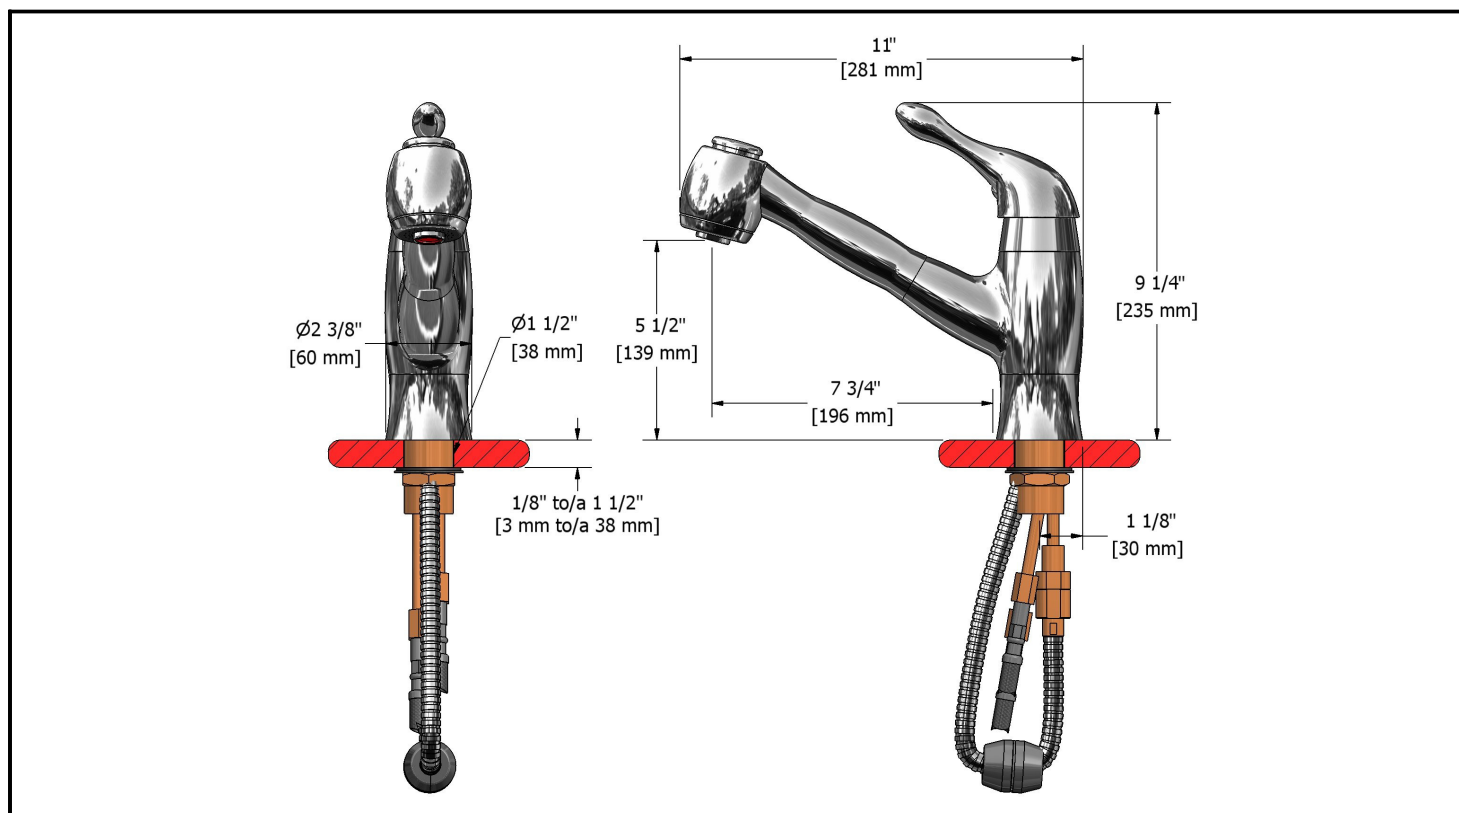

Tall kitchen faucet with spray

MO201XX

Specifications

Descriptions

- Ceramic cartridge
- 3/8" speedway compression
- Solid brass
- 2 jet pull-out spray

Available colors

- C : Chrome
- BN : Brushed nickel (PVD)

Flows

- Max. flow 8.3 L/min, 2.2 gpm (US) 60psi

Cartridges

- 401-072

Certifications

- CMR248 Approval
- ASME A112.18.1
- NSF61
- CSA B125.1

Warranty

The Riobel inc. product carries a limited LIFETIME warranty on the finish Chrome, Gold (PVD), Brushed nickel (PVD), Night brushed (PVD), Polished nickel (PVD) and all working parts and is guaranteed from the initial date of purchase against all manufacturing defects. Other finished 1 year.