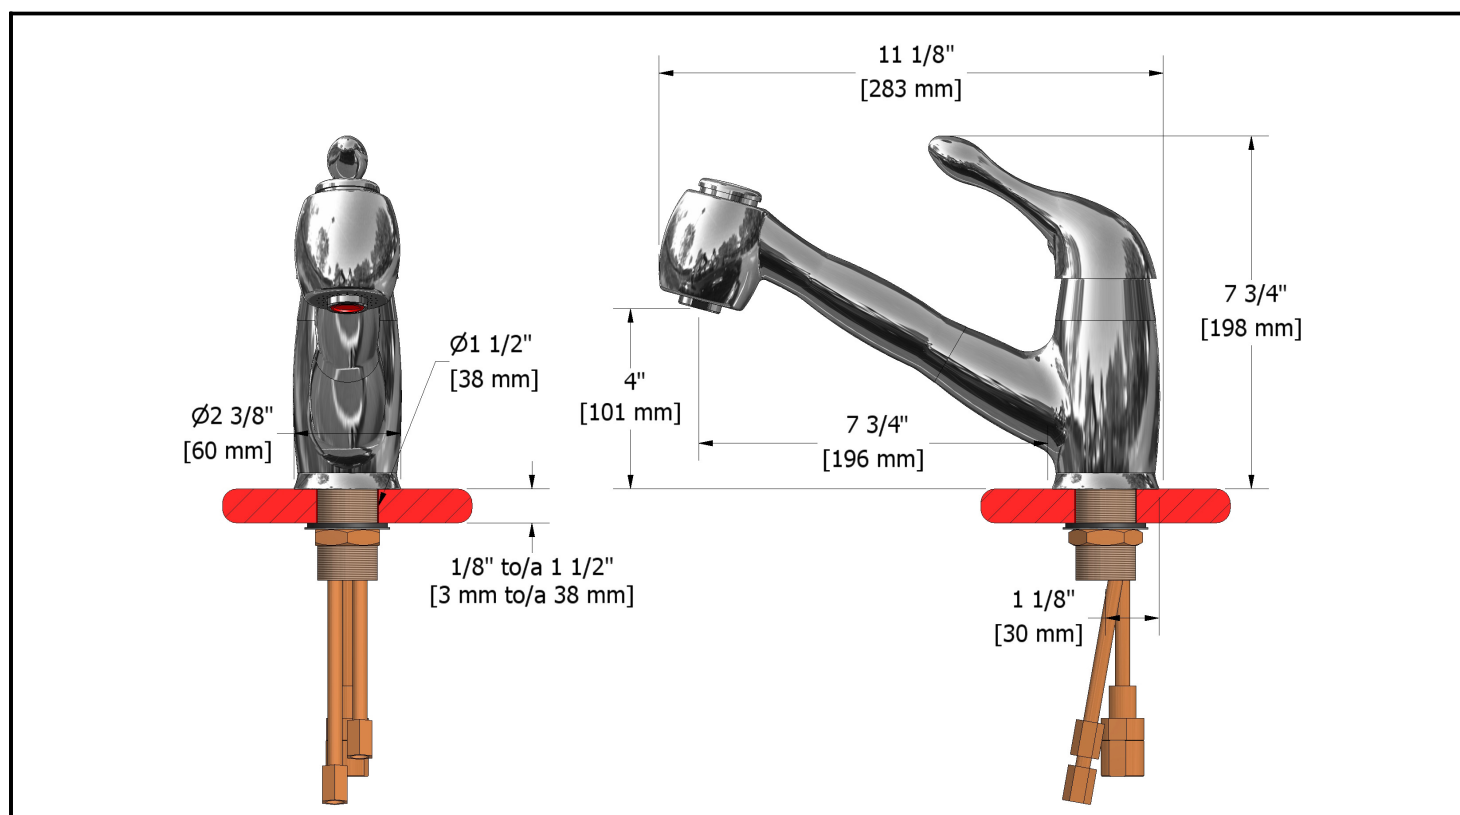

Warranty

The Riobel inc. product carries a limited LIFETIME warranty on the finish Chrome, Gold (PVD), Brushed nickel (PVD), Night brushed (PVD), Polished nickel (PVD) and all working parts and is guaranteed from the initial date of purchase against all manufacturing defects. Other finished 1 year.

Customer service

Ontario, West Canada : 888-287-5354 Quebec, Maritimes : 866-473-8442