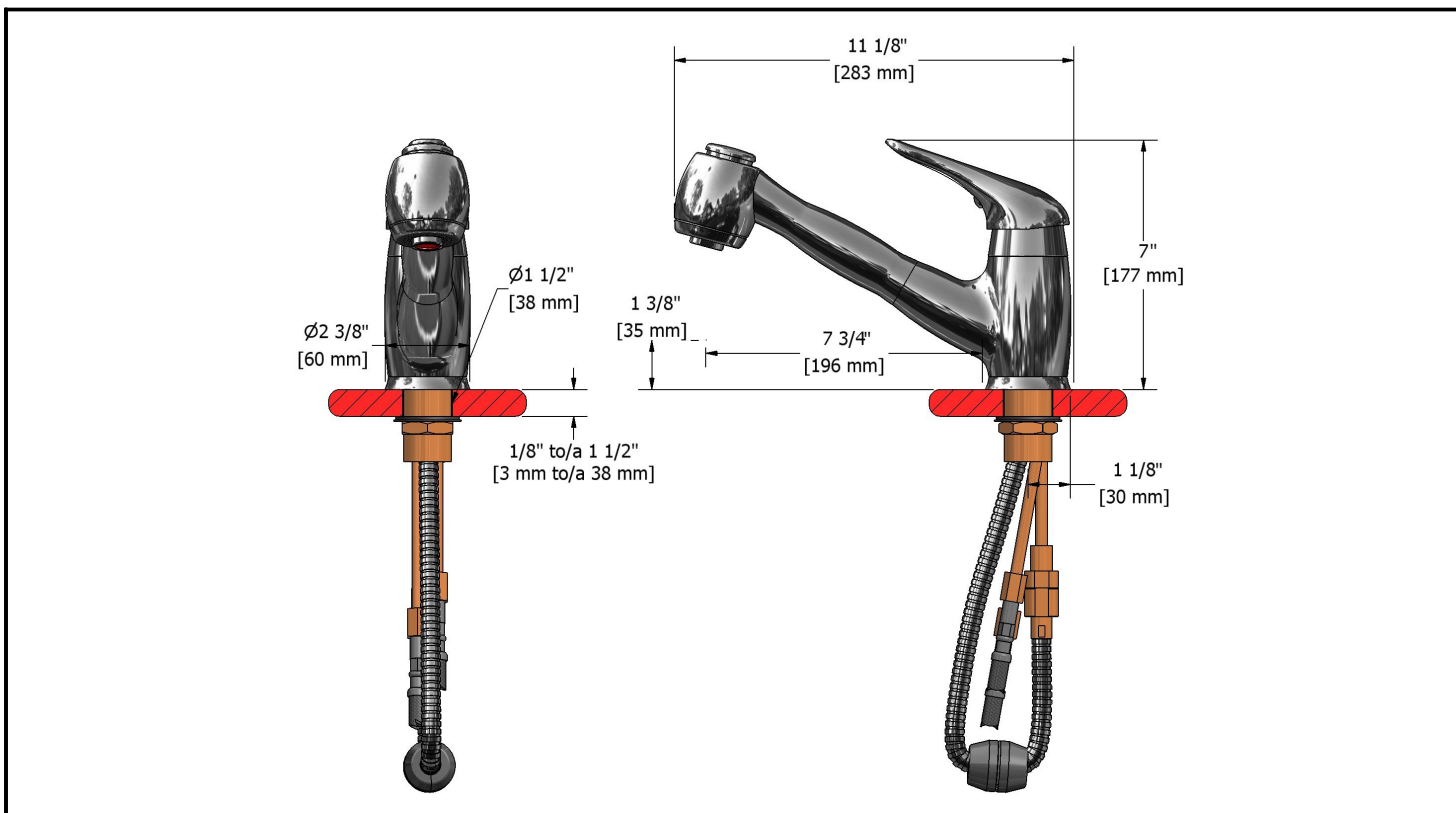

Kitchen faucet with spray
ML101XX

Specifications

Descriptions

- Ceramic cartridge
- 3/8" speedway compression
- Solid brass
- 2 jet pull-out spray

Available colors

- C : Chrome
- BN : Brushed nickel (PVD)

Flows

- Max. flow 8.3 L/min, 2.2 gpm (US) 60psi

Cartridges

- 401-072

Certifications

- CMR248 Approval
- ASME A112.18.1
- NSF61
- CSA B125.1

Warranty

The Riobel inc. product carries a limited LIFETIME warranty on the finish Chrome, Gold (PVD), Brushed nickel (PVD), Night brushed (PVD), Polished nickel (PVD) and all working parts and is guaranteed from the initial date of purchase against all manufacturing defects. Other finished 1 year.