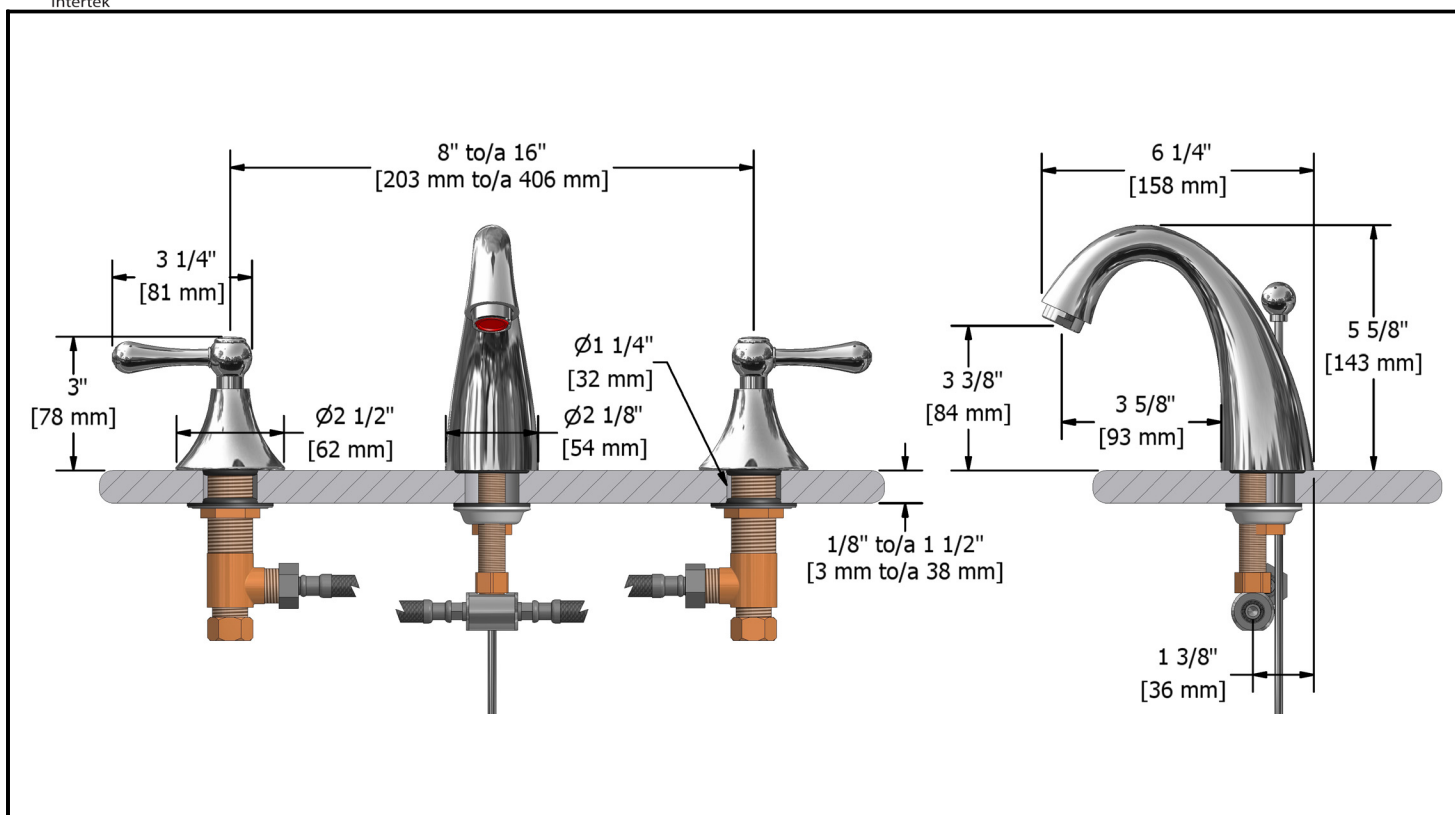

Certifications

- ASME A112.18.1
- NSF61
- CSA B125.1
- CMR248 Approval

Warranty

The Riobel inc. product carries a limited LIFETIME warranty on the finish Chrome, Gold (PVD), Brushed nickel (PVD), Night brushed (PVD), Polished nickel (PVD) and all working parts and is guaranteed from the initial date of purchase against all manufacturing defects. Other finished 1 year.

Customer service

Ontario, West Canada : 888-287-5354 Quebec, Maritimes, United States : 866-473-8442