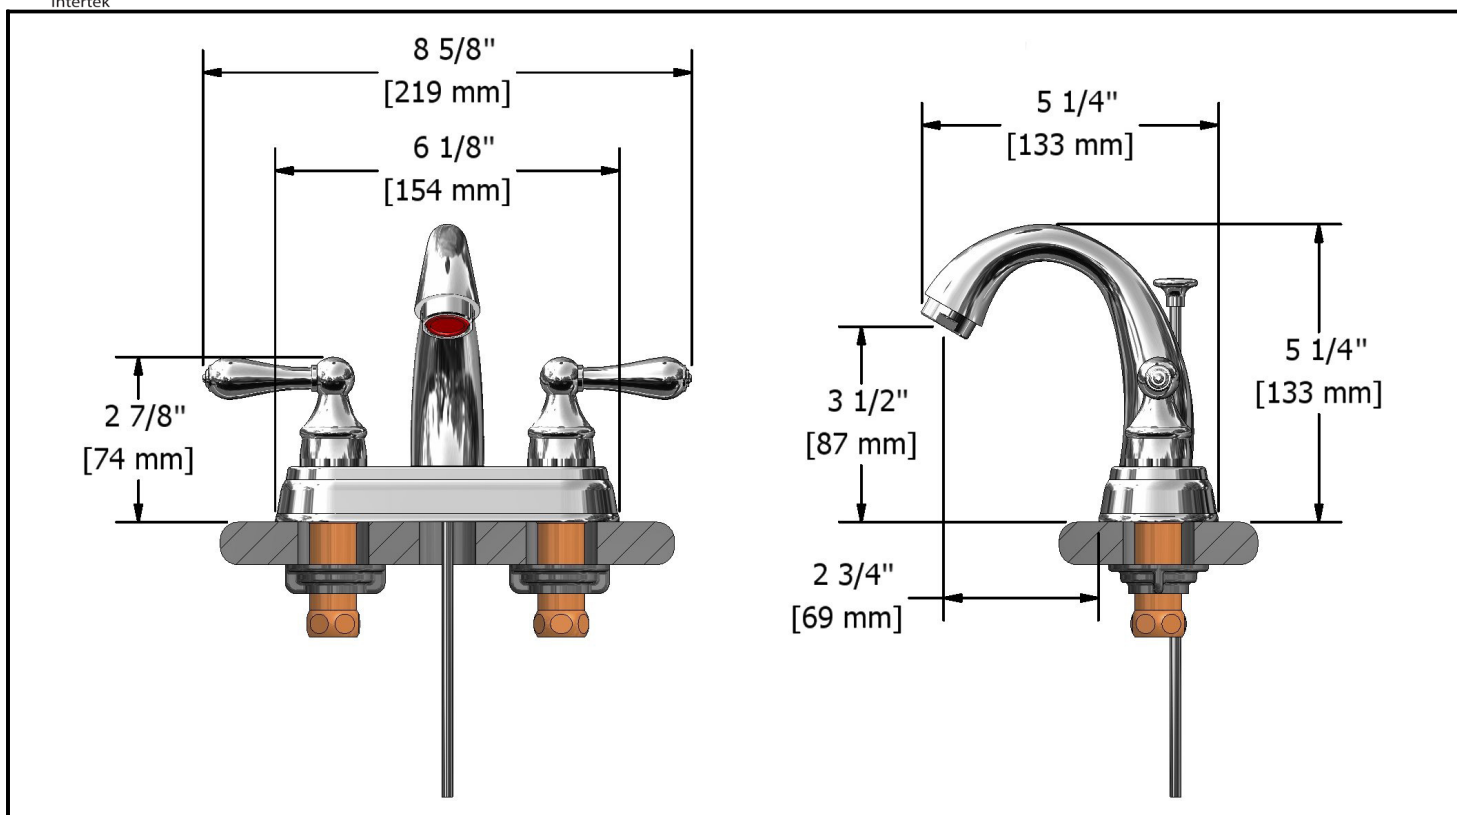

4" Center set lavatory faucet

MA04LXX

Specifications

Descriptions

- ½" male inlet NPT
- Ceramic cartridge
- Automatic drain

Available colors

- C : Chrome
- BN : Brushed nickel (PVD)
- BNC : Brushed nickel (PVD) / Chrome

Flows

- Max. flow 5.7 L/min, 1.5 gpm (US) 60psi

Cartridges

- Hot: #401-179
- Cold: #401-180

Certifications

- CMR248 Approval
- ASME A112.18.1
- NSF61
- CSA B125.1

Warranty

The Riobel inc. product carries a limited LIFETIME warranty on the finish Chrome, Gold (PVD), Brushed nickel (PVD), Night brushed (PVD), Polished nickel (PVD) and all working parts and is guaranteed from the initial date of purchase against all manufacturing defects. Other finished 1 year.