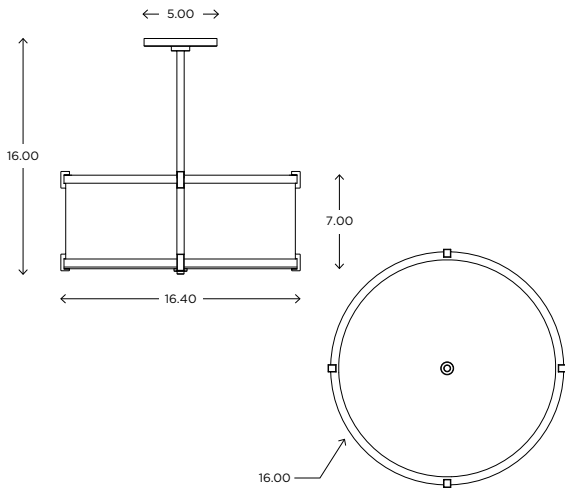

Litebox 16" PENDANT

CUSTOM OPTIONS

The Litebox combines subtle elements of classical style with a respect for contemporary simplicity. The result is a fixture that complements almost any architectural space. It is available in custom sizes, levels of trim (with or without crossbars), as a flush mount or pendant, and with custom finishes, diffusers, and lamping.

DIMENSIONS

16.00"H x 16.40"D

LAMPING / VOLTAGE

- [2] 100w Max Incandescent Medium Base
- [2] 18/26/32w Fluorescent CFL GX24q-3 Base

FINISH

Polished Nickel, Brushed Nickel,
Oil Rubbed Bronze

DIFFUSER

Shiny Opal Acrylic
White Washable Linen Available (additional cost)

Customize this fixture to your specific needs