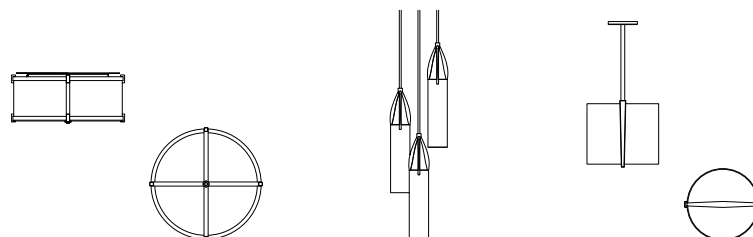

RELATED PRODUCTS

LITEBOX FLUSHMOUNT // LBF16

PETAL PENDANT // PETT

LYRIC PENDANT // LYR12

Ayre Architectural Lighting
14 Bristol Drive, Unit B
South Easton, MA 02375

Tel 508.205.0545
Toll Free 877.722.AYRE
Fax 508.205.0548

ayrelight.com