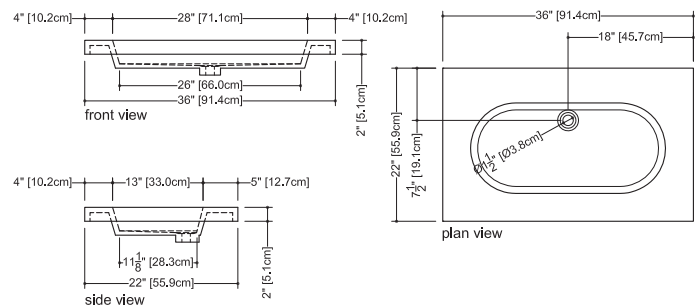

Ove

VOVS 36

inch 36x22x2 mm 914x559x51

■ **interior dimensions**

inch 28x13x3.375 mm 711x330x86

■ **weight**

lb - 27 kg - 12

■ **installation**

mono, 8" c/c or no hole

■ **material**

WETMAR™, glossy or mat finish

■ **color**

white

■ **codes/standards applicable**

IAPMO-ANSI Z124.1

IAPMO-ANSI Z124.3

CSA B 45.0 - CSA B45.4

WETSTYLE cannot be held responsible for any technical errors and reserves the right to make revisions without notice.

Approximate measurement.
The manufacturer accept 1/4" (6.35mm) variance.