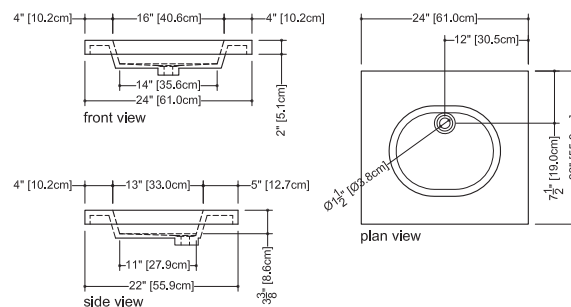

## VOVS 24

inch 24x22x2 mm 610x559x51

■ interior dimensions

inch 16x13x3.375 mm 406x330x86

■ weight

lb - 18 kg - 8

■ installation

above counter

WETSTYLE cannot be held responsible for any technical errors and reserves the right to make revisions without notice.

Approximate measurement.  
The manufacturer accept 1/4" (6.35mm) variance.

www.WETSTYLE.CA - Montreal - Canada  
Tel. 450.536.9000 - 1 888.536.9001 - Fax. 450.536.0202