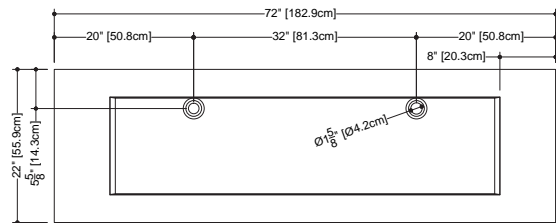

Cube

VC 72T

inch 72 x 22 x 4 mm 1829 x 559 x 102

interior dimensions

inch 56 x 14 x 3.375 mm 1422 x 356 x 86

weight

lb - 75 kg - 34

installation

mono, 8" c/c, no hole

or custom drillings

material

WETMAR™, True High Gloss™

or matte finish

color

white

codes/standards applicable

IAPMO-ANSI Z124.1 - IAPMO-ANSI Z124.3

CSA B 45.0 - CSA B45.4

WETSTYLE cannot be held responsible for any technical errors and reserves the right to make revisions without notice.

Approximate measurement.
The manufacturer accepts 1/4" (6.35mm) variance.