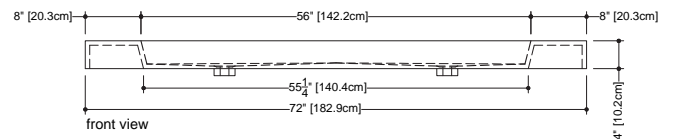

Cube

VC 72T

inch 72 x 22 x 4 mm 1829 x 559 x 102

interior dimensions

inch 56 x 14 x 3.375 mm 1422 x 356 x 86

weight

lb - 75 kg - 34

installation

mono, 8" c/c, no hole

or custom drillings

material

WETMAR™, True High Gloss™

or matte finish

color

white

codes/standards applicable

IAPMO-ANSI Z124.1 - IAPMO-ANSI Z124.3

CSA B 45.0 - CSA B45.4

WETSTYLE cannot be held responsible for any technical errors and reserves the right to make revisions without notice.

Approximate measurement.
The manufacturer accepts 1/4" (6.35mm) variance.