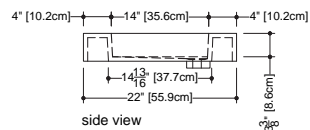

Cube

VC 72T

inch 72 x 22 x 4 mm 1829 x 559 x 102

interior dimensions

inch 56 x 14 x 3.375 mm 1422 x 356 x 86

weight

lb - 75 kg - 34

installation

IAPMO-ANSI Z124.1 - IAPMO-ANSI Z124.3

CSA B 45.0 - CSA B45.4

WETSTYLE cannot be held responsible for any technical errors and reserves the right to make revisions without notice.

Approximate measurement.
The manufacturer accepts 1/4" (6.35mm) variance.