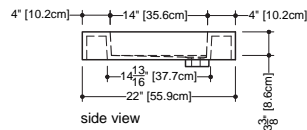

Cube

VC 72

inch 72 x 22 x 4 mm 1829 x 559 x 102

interior dimensions

inch 20 x 14 x 3.375 mm 508 x 356 x 86

weight

lb - 72 kg - 33

installation

mono, 8" c/c, no hole
or custom drillings

material

WETMAR™, True High Gloss™
or matte finish

color

white

codes/standards applicable

IAPMO-ANSI Z124.1 - IAPMO-ANSI Z124.3

CSA B 45.0 - CSA B45.4

WETSTYLE cannot be held responsible for any technical errors and reserves the right to make revisions without notice.

Approximate measurement.
The manufacturer accepts 1/4" (6.35mm) variance.

www.WETSTYLE.CA - Montreal - Canada
Tel. 450.536.9000 - 1 888.536.9001 - Fax. 450.536.0202