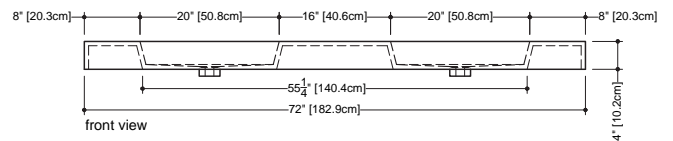

Cube

VC 72

inch 72 x 22 x 4 mm 1829 x 559 x 102

interior dimensions

inch 20 x 14 x 3.375 mm 508 x 356 x 86

weight

lb - 72 kg - 33

installation

mono, 8" c/c, no hole
or custom drillings

material

WETMAR™, True High Gloss™
or matte finish

color

white

codes/standards applicable

IAPMO-ANSI Z124.1 - IAPMO-ANSI Z124.3

CSA B 45.0 - CSA B45.4

WETSTYLE cannot be held responsible for any technical errors and reserves the right to make revisions without notice.

Approximate measurement.
The manufacturer accepts 1/4" (6.35mm) variance.

www.WETSTYLE.CA - Montreal - Canada
Tel. 450.536.9000 - 1 888.536.9001 - Fax. 450.536.0202