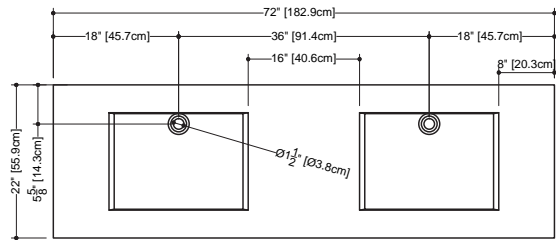

Cube

VC 72

inch 72 x 22 x 4 mm 1829 x 559 x 102

interior dimensions

inch 20 x 14 x 3.375 mm 508 x 356 x 86

weight

lb - 72 kg - 33

installation

mono, 8" c/c, no hole
or custom drillings

material

WETMAR™, True High Gloss™
or matte finish

color

white

codes/standards applicable

IAPMO-ANSI Z124.1 - IAPMO-ANSI Z124.3

CSA B 45.0 - CSA B45.4

WETSTYLE cannot be held responsible for any technical errors and reserves the right to make revisions without notice.

Approximate measurement.
The manufacturer accepts 1/4" (6.35mm) variance.

www.WETSTYLE.CA - Montreal - Canada
Tel. 450.536.9000 - 1 888.536.9001 - Fax. 450.536.0202