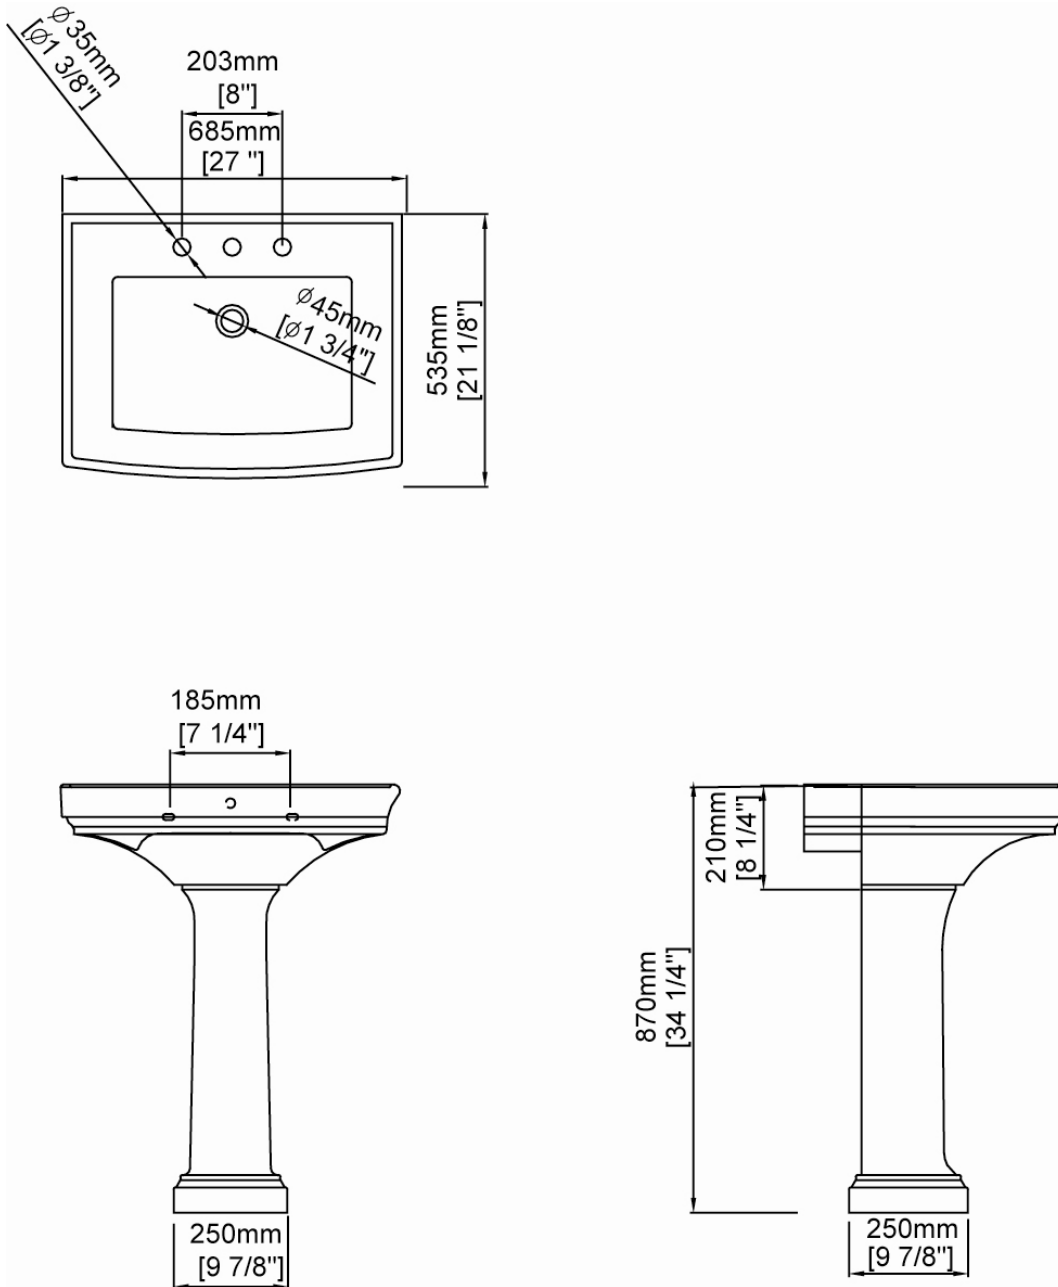

#### Nominal Dimensions

- 27" x 21-1/8" x 34-1/4"
- 685 x 535 x 870 mm

##### Porcelain Glaze

.00 – White (Standard)

.06 – Biscuit

#### Product Color Options

.00 – White

.06 – Biscuit

JULIAN

Pedestal Lavatory  
L-2320 / P-2110

**IMPORTANT:** Dimensions of fixtures are nominal and may vary within the range of tolerance established by NSI Standard A112.19.2. These measurements are subject to change or cancellation. No responsibility is assumed for use of superseded or voided pages.