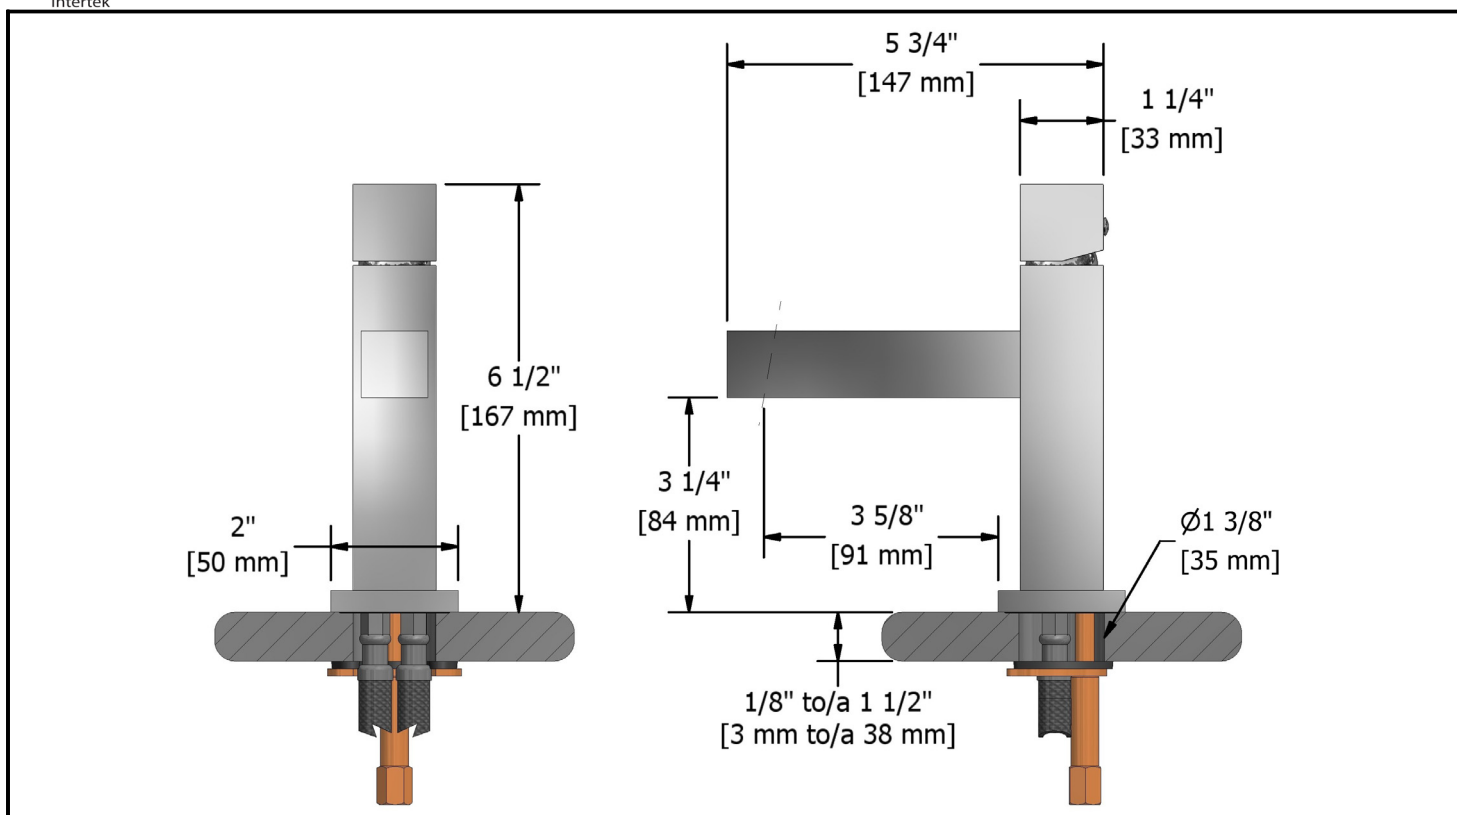

Certifications

- ASME A112.18.1
- NSF61
- CSA B125.1
- CMR248 Approval

Warranty

The Riobel inc. product carries a limited LIFETIME warranty on the finish Chrome, Gold (PVD), Brushed nickel (PVD), Night brushed (PVD), Polished nickel (PVD) and all working parts and is guaranteed from the initial date of purchase against all manufacturing defects. Other finished 1 year.

Customer service

Ontario, West Canada : 888-287-5354 Quebec, Maritimes, United States : 866-473-8442