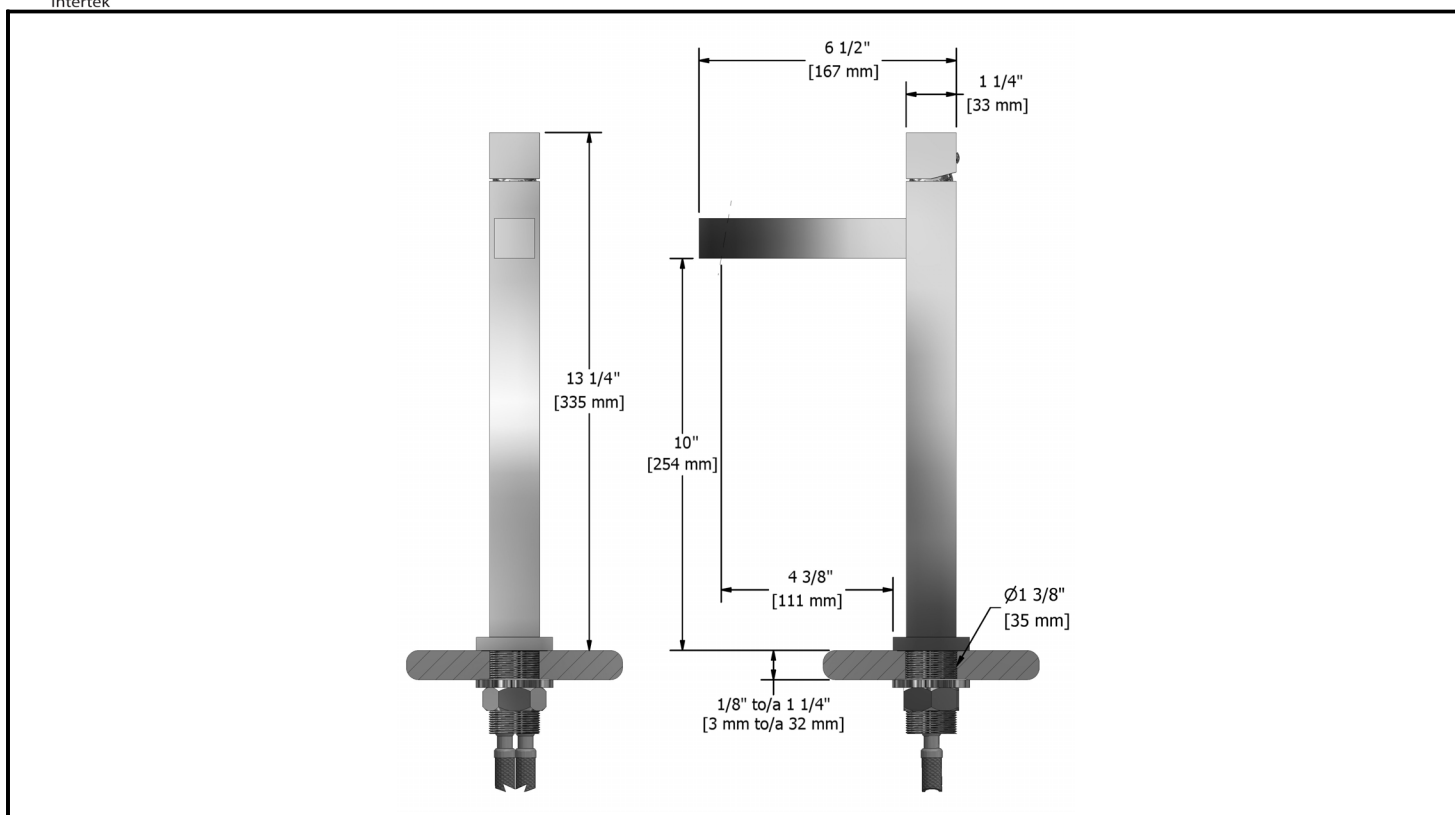

Single hole faucet

KL01XX

Specifications

Descriptions

- Ceramic cartridge
- 3/8" speedway compression
- Solid brass

Available colors

- C : Chrome
- BN : Brushed nickel (PVD)

Flows

- Max. flow 5.7 L/min, 1.5 gpm (US) 60psi

Cartridges

- 401-039

Certifications

- ASME A112.18.1
- NSF61
- CSA B125.1
- CMR248 Approval

Warranty

The Riobel inc. product carries a limited LIFETIME warranty on the finish Chrome, Gold (PVD), Brushed nickel (PVD), Night brushed (PVD), Polished nickel (PVD) and all working parts and is guaranteed from the initial date of purchase against all manufacturing defects. Other finished 1 year.