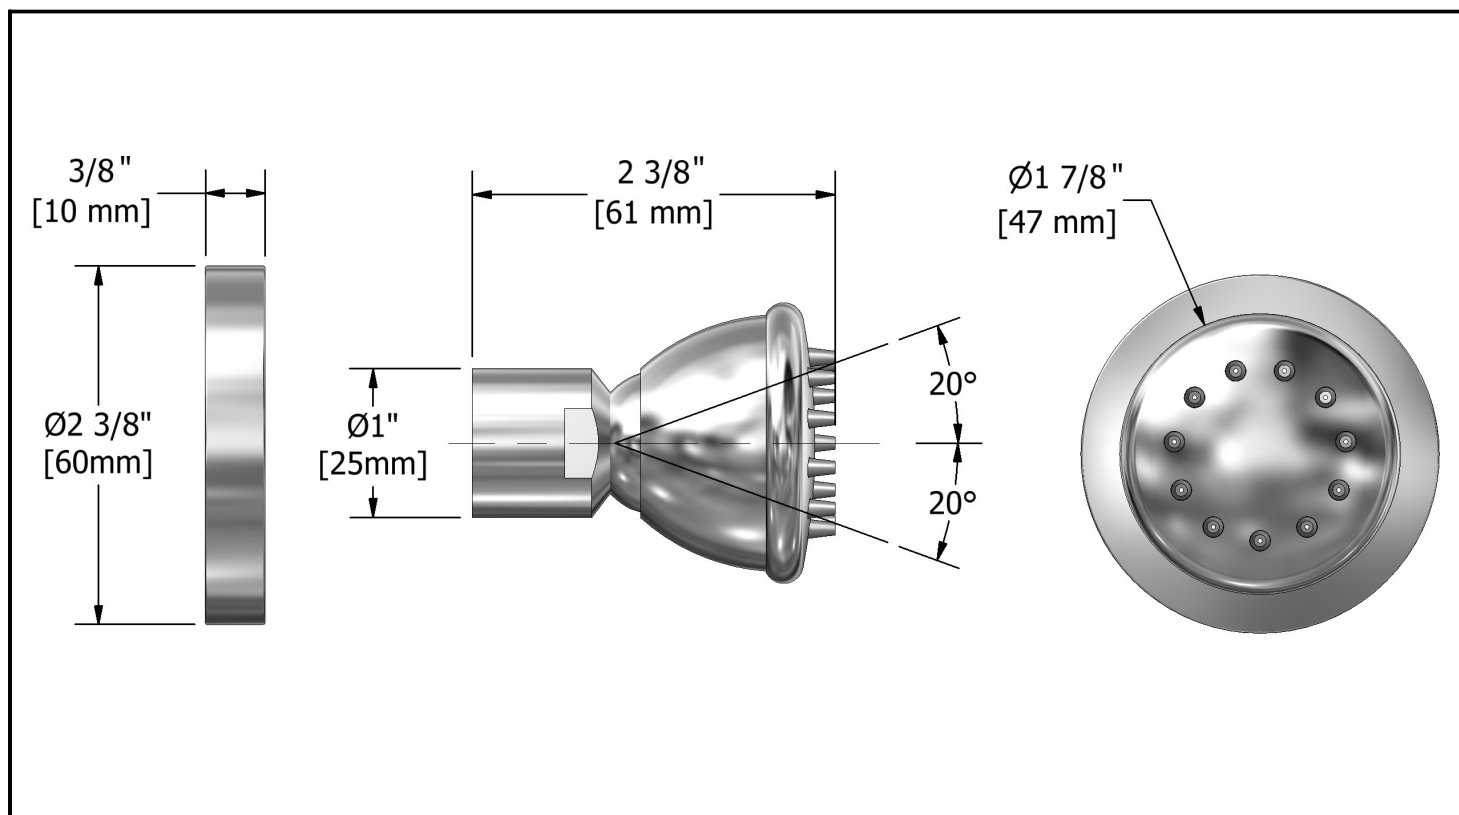

Warranty

The Riobel inc. product carries a limited LIFETIME warranty on the finish Chrome, Gold (PVD), Brushed nickel (PVD), Night brushed (PVD), Polished nickel (PVD) and all working parts and is guaranteed from the initial date of purchase against all manufacturing defects. Other finished 1 year.

Customer service

Ontario, West Canada : 888-287-5354 Quebec, Maritimes : 866-473-8442