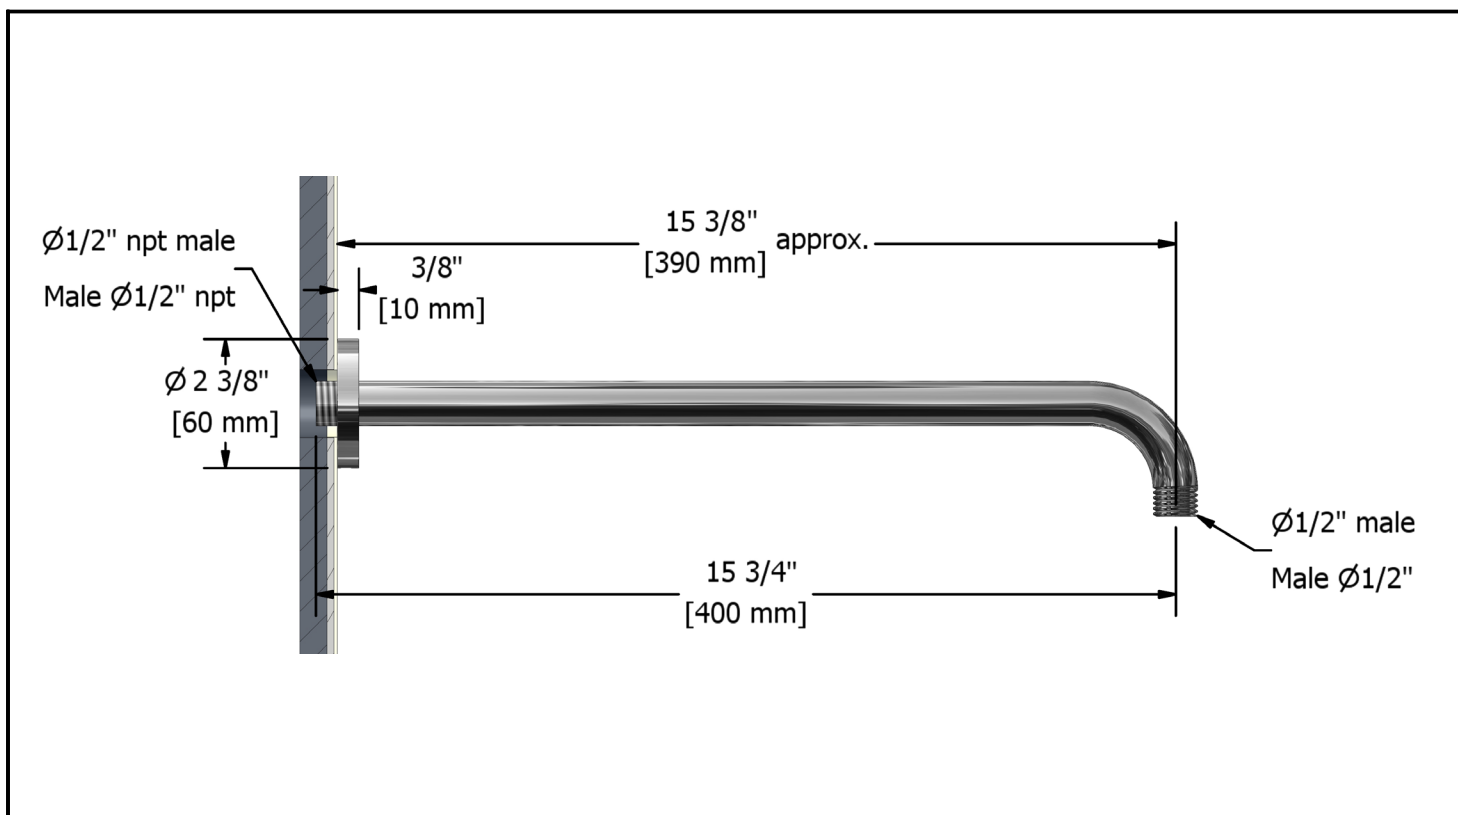

Warranty

The Riobel inc. product carries a limited LIFETIME warranty on the finish Chrome, Gold (PVD), Brushed nickel (PVD), Night brushed (PVD), Polished nickel (PVD) and all working parts and is guaranteed from the initial date of purchase against all manufacturing defects. Other finished 1 year.

Customer service

Ontario, West Canada : 888-287-5354 Quebec, Maritimes, United States : 866-473-8442