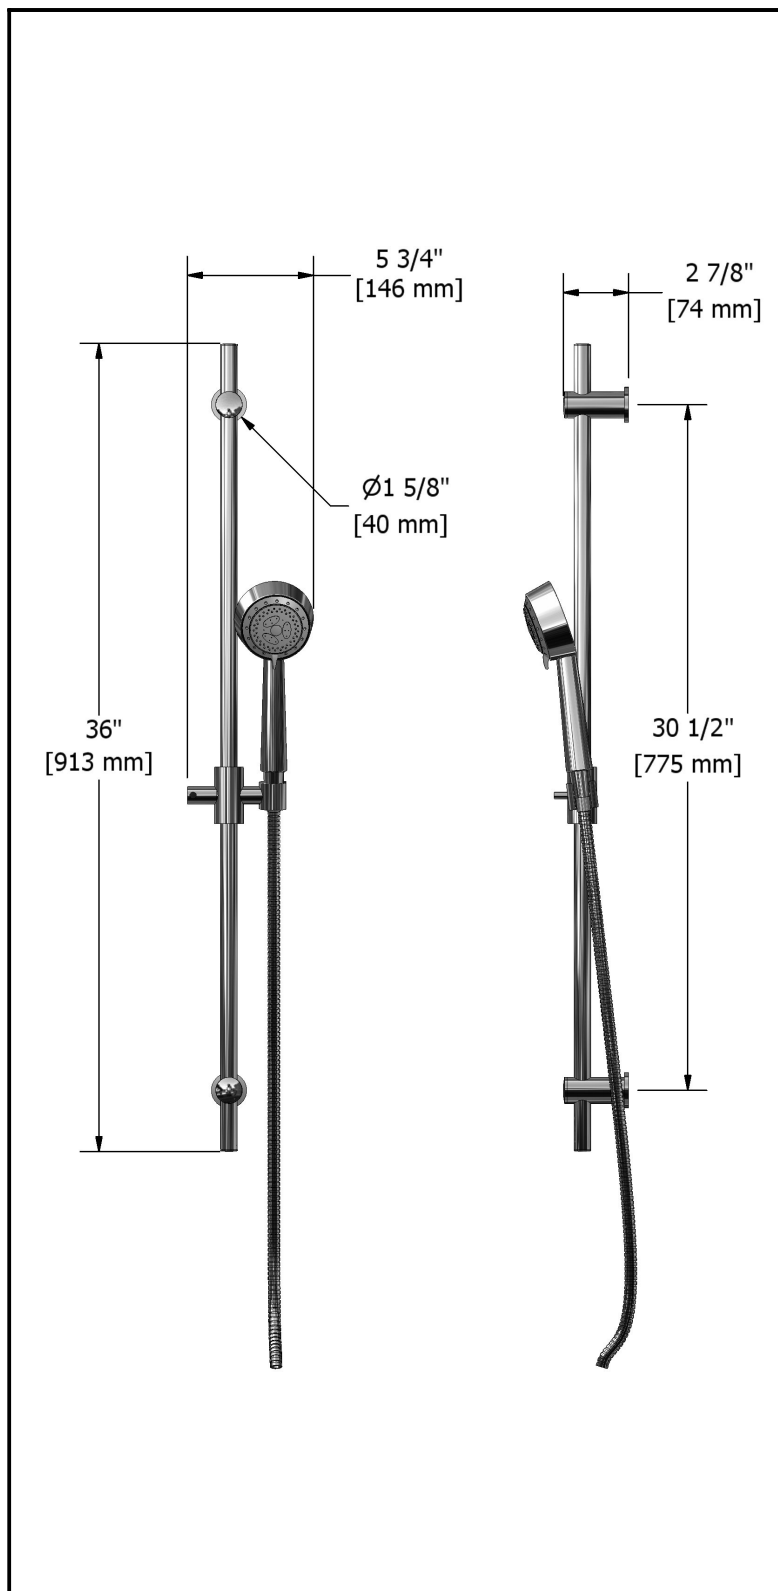

¾" double coaxial thermostatic pressure balance system with 2 hand shower rails, 4 body jets and shower head

KIT#783CSTMXX

Specifications

Composition

- 503 - 40cm (16") shower arm
- 468 - 20cm (8") shower head
- CSTM83 - ¾" double coaxial thermostatic pressure balance valve
- 1010 - Hand shower rail
- 790 - Elbow supply with shut-off valve
- 390 - Eco body jet

Customer service

Ontario, West Canada : 888-287-5354 Quebec, Maritimes, United States : 866-473-8442

Hand shower rail
1010XX

Specifications

Descriptions

- 4 jet hand shower; tropical breeze, luxurious, invigorating, massage and pause
- 150cm (59") double interlock flexible hose
- \varnothing 19mm ($\frac{3}{4}$ ") slide bar

Customer service

Ontario, West Canada : 888-287-5354 Quebec, Maritimes, United States : 866-473-8442

20cm (8") shower head

468XX

Specifications

Descriptions

- ½" female inlet NPT
- Touch clean
- Swivel

Available colors

Customer service

Ontario, West Canada : 888-287-5354 Quebec, Maritimes, United States : 866-473-8442

40cm (16") shower arm

503XX

Specifications

Descriptions

- ½" male inlet NPT
- Solid brass
- Flange with set screw