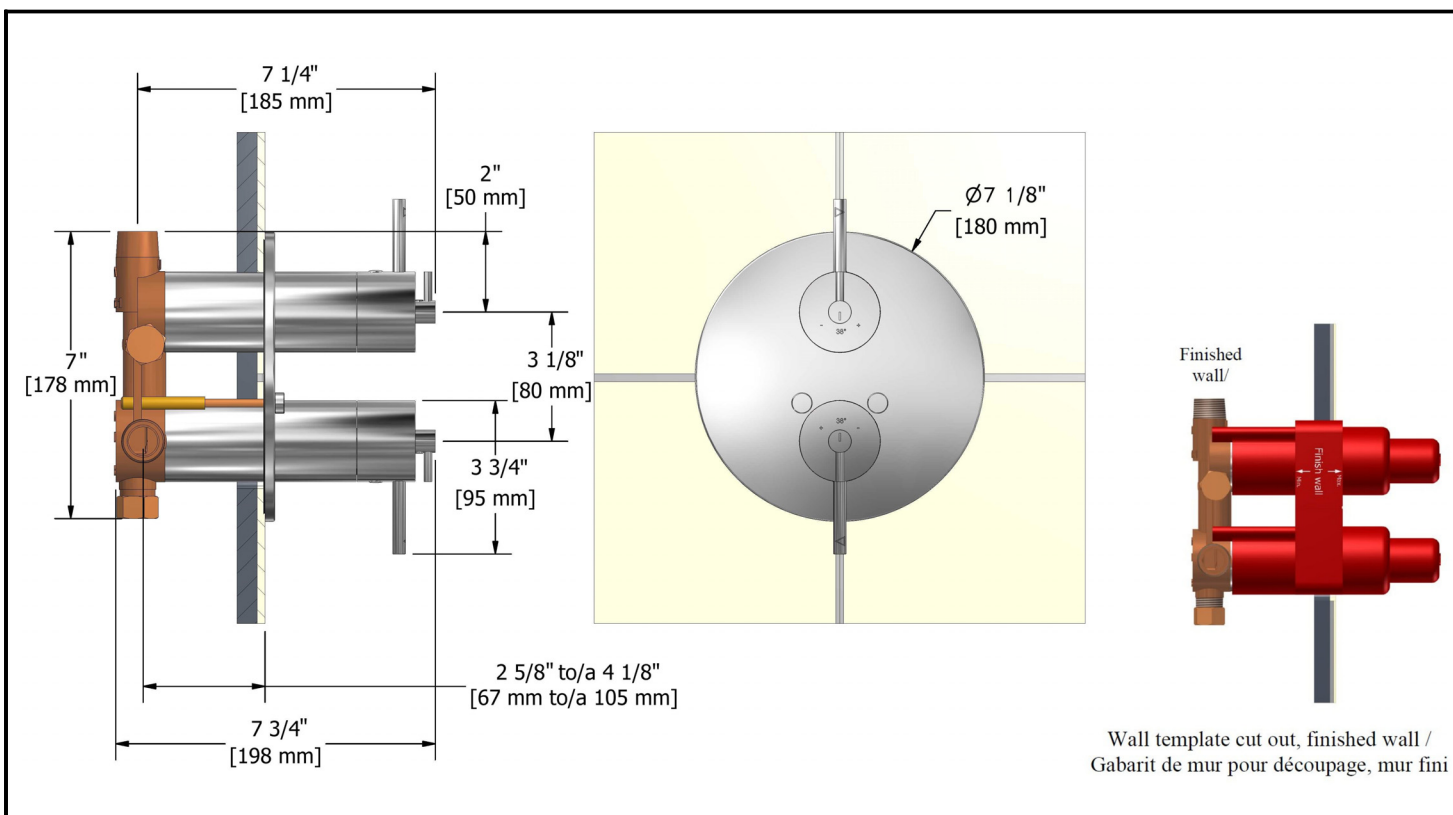

Certifications

- ASME A112.18.1
- CSA B125.1
- ASSE 1016