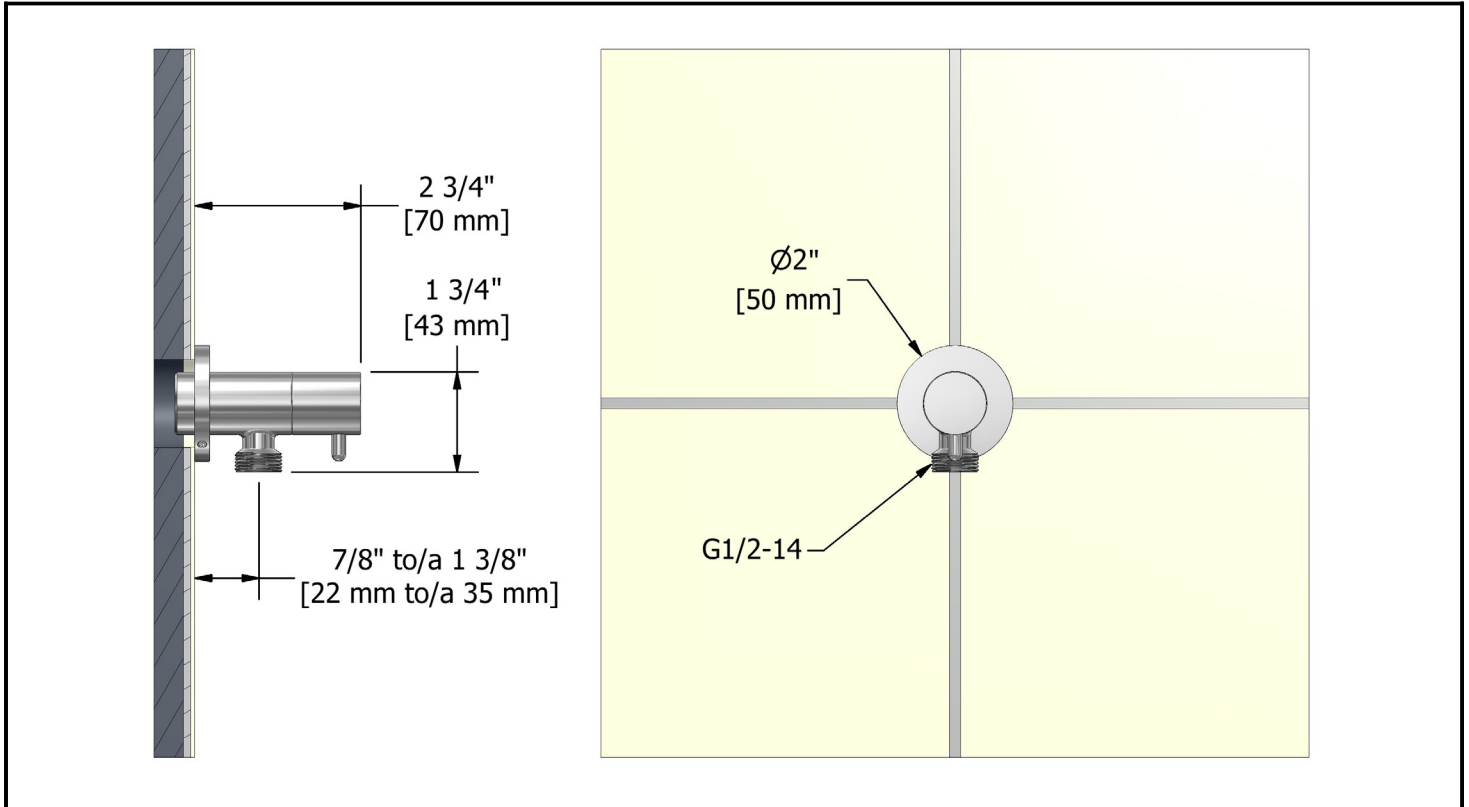

Warranty

The Riobel inc. product carries a limited LIFETIME warranty on the finish Chrome, Gold (PVD), Brushed nickel (PVD), Night brushed (PVD), Polished nickel (PVD) and all working parts and is guaranteed from the initial date of purchase against all manufacturing defects. Other finished 1 year.

Customer service

Ontario, West Canada : 888-287-5354 Quebec, Maritimes, United States : 866-473-8442