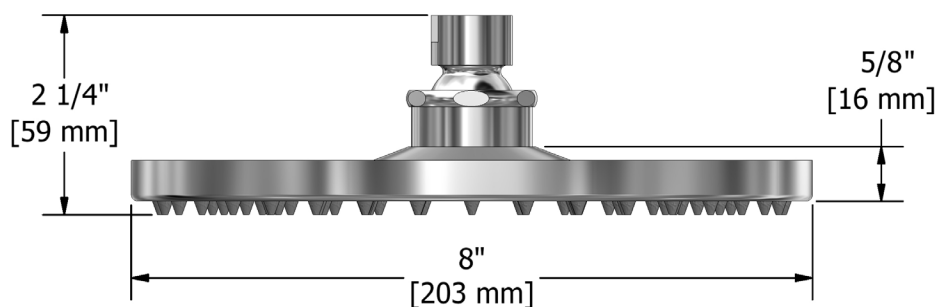

Warranty

The Riobel inc. product carries a limited LIFETIME warranty on the finish Chrome, Gold (PVD), Brushed nickel (PVD), Night brushed (PVD), Polished nickel (PVD) and all working parts and is guaranteed from the initial date of purchase against all manufacturing defects. Other finished 1 year.

Customer service

Ontario, West Canada : 888-287-5354 Quebec, Maritimes, United States : 866-473-8442