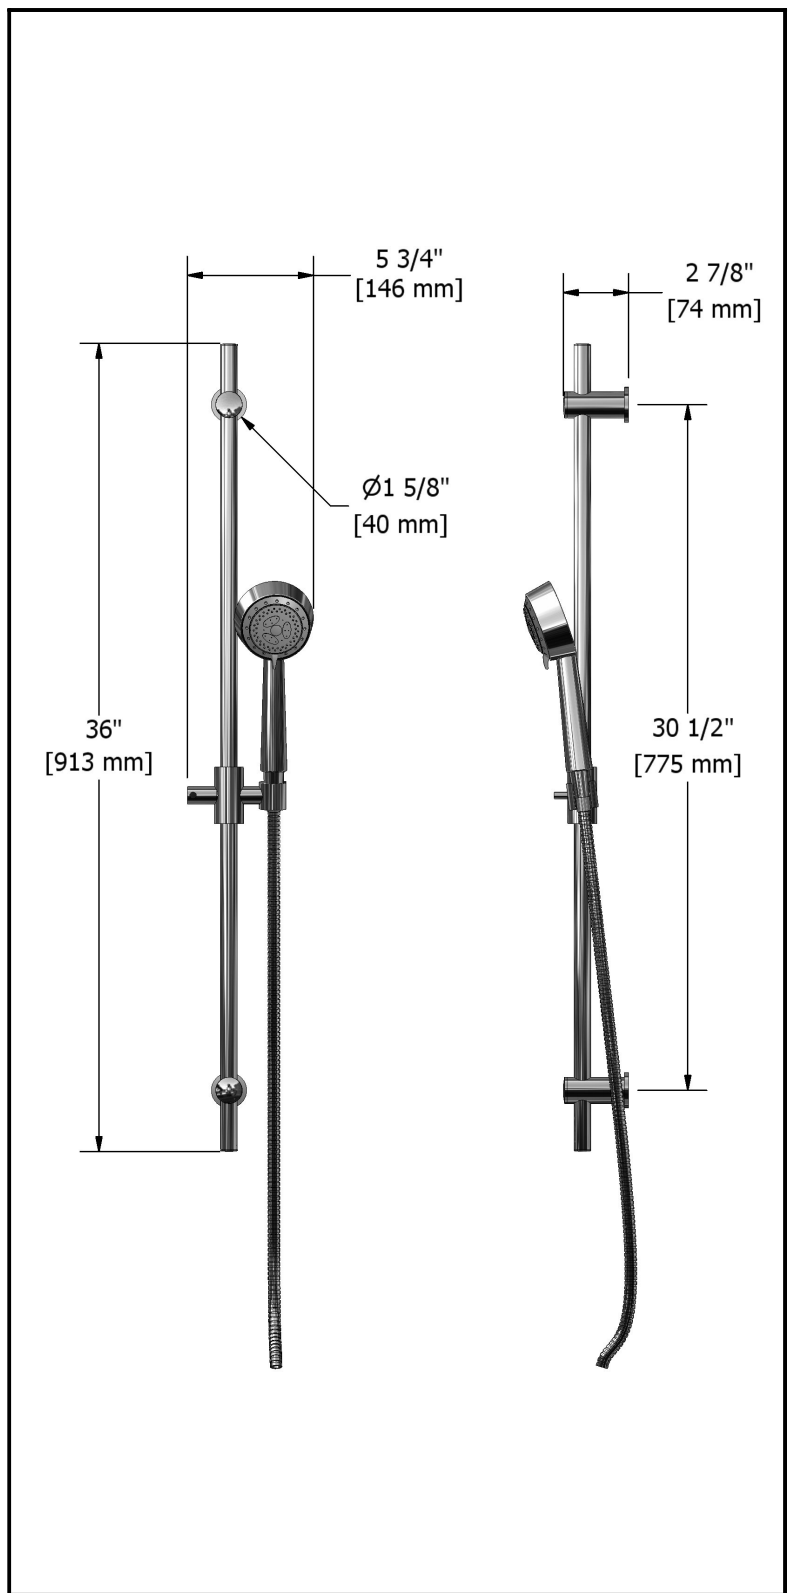

Specifications

Descriptions

- 4 jet hand shower; tropical breeze, luxurious, invigorating, massage and pause
- 150cm (59") double interlock flexible hose
- $\varnothing$ 19mm ($\frac{3}{4}$ ") slide bar

Available colors

- C : Chrome
- PN : Polished nickel (PVD)
- BN : Brushed nickel (PVD)

Flows

- Max. flow 9.5 L/min, 2.5 gpm (US) 60psi

Certifications

- CSA B125.1
- ASME A112.18.1

Warranty

The Riobel inc. product carries a limited LIFETIME warranty on the finish Chrome, Gold (PVD), Brushed nickel (PVD), Night brushed (PVD), Polished nickel (PVD) and all working parts and is guaranteed from the initial date of purchase against all manufacturing defects. Other finished 1 year.

Customer service

Ontario, West Canada : 888-287-5354 Quebec, Maritimes, United States : 866-473-8442