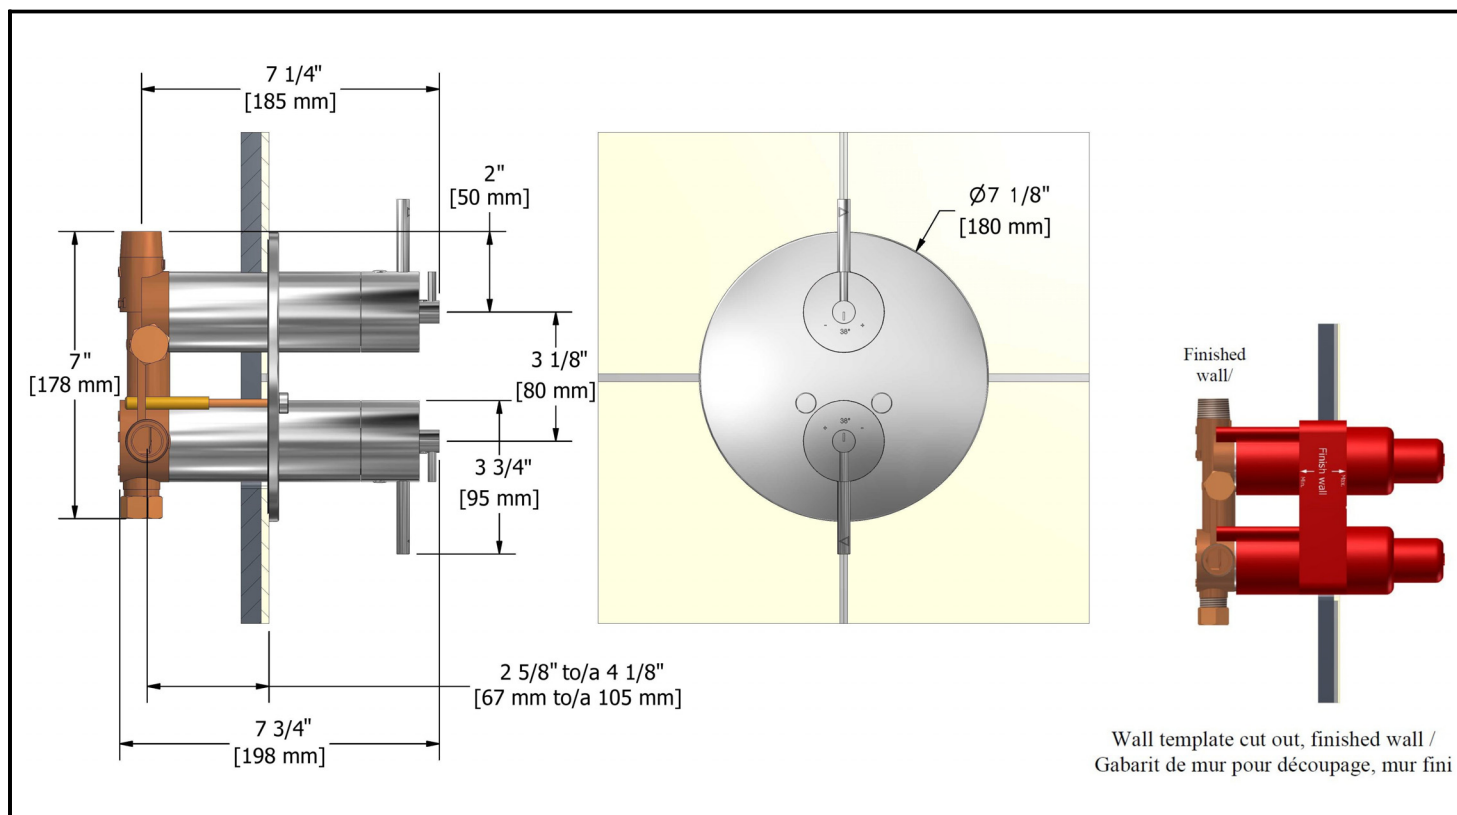

Certifications

- ASME A112.18.1
- CSA B125.1
- ASSE 1016