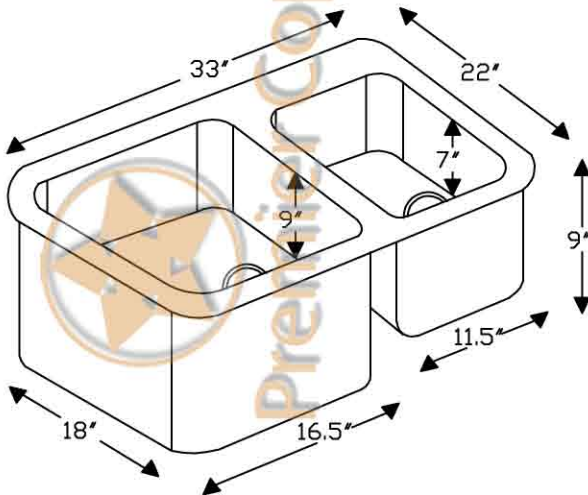

Premier Copper Products

ITEM # K60DB33229 33" KITCHEN 60/40 DOUBLE BOWL SINK

CODE/STANDARD COMPLIANCE

* IAPMO/cUPC LISTED

OUTER DIMENSIONS: 33"X22"X9"

INNER DIMENSIONS: L:16.5"X18"X9" R:11.5"X16"X7"

DRAIN SIZE: 3.5" STANDARD

MATERIAL GAUGE: 14

IMPORTANT: THIS PRODUCT IS HAND CRAFTED AND SMALL VARIANCES MAY OCCUR. DIMENSIONS MAY VARY UP TO 1/4". DO NOT MAKE ANY INSTALLATION CUTS UNTIL YOU RECEIVE YOUR SINK.