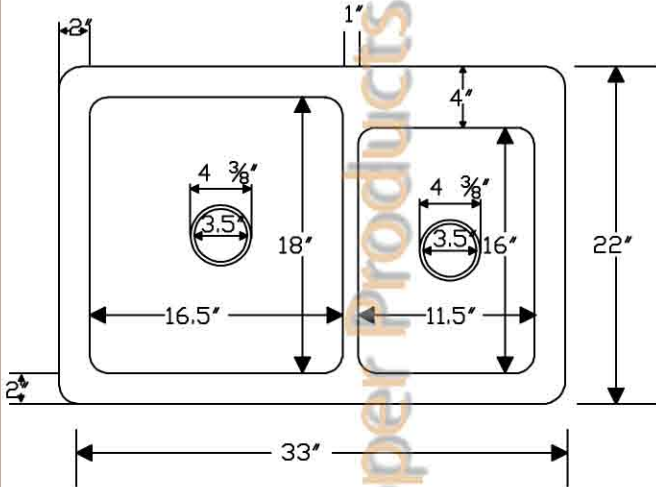

Premier Copper Products

ITEM # K60DB33229 33" KITCHEN 60/40 DOUBLE BOWL SINK

CODE/STANDARD COMPLIANCE

* IAPMO/cUPC LISTED

OUTER DIMENSIONS: 33"X22"X9"

INNER DIMENSIONS: L:16.5"X18"X9" R:11.5"X16"X7"

DRAIN SIZE: 3.5" STANDARD

MATERIAL GAUGE: 14

IMPORTANT: THIS PRODUCT IS HAND CRAFTED AND SMALL VARIANCES MAY OCCUR. DIMENSIONS MAY VARY UP TO 1/4". DO NOT MAKE ANY INSTALLATION CUTS UNTIL YOU RECEIVE YOUR SINK.