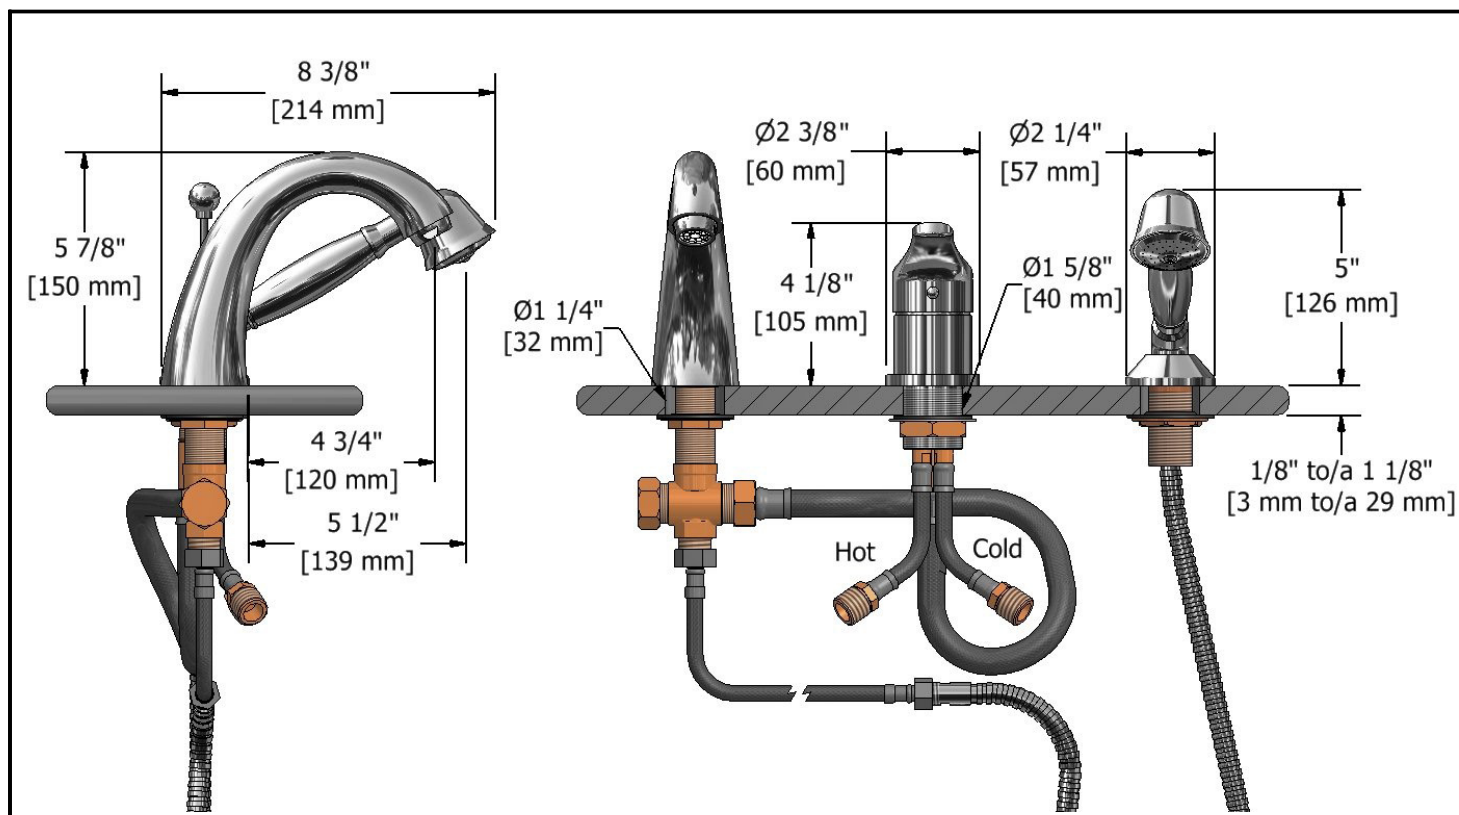

3 piece deck mount faucet

JO10XX

Specifications

Descriptions

- ½" male inlet NPT
- Ceramic cartridge
- Solid brass
- 1 jet hand shower

Available colors

- C : Chrome
- BN : Brushed nickel (PVD)

Flows

- Max. flow 33 L/min, 8.7 gpm (US) 60psi

Cartridges

- 401-073

Certifications

- ASME A112.18.1
- CSA B125.1
- CMR248 Approval

Warranty

The Riobel inc. product carries a limited LIFETIME warranty on the finish Chrome, Gold (PVD), Brushed nickel (PVD), Night brushed (PVD), Polished nickel (PVD) and all working parts and is guaranteed from the initial date of purchase against all manufacturing defects. Other finished 1 year.