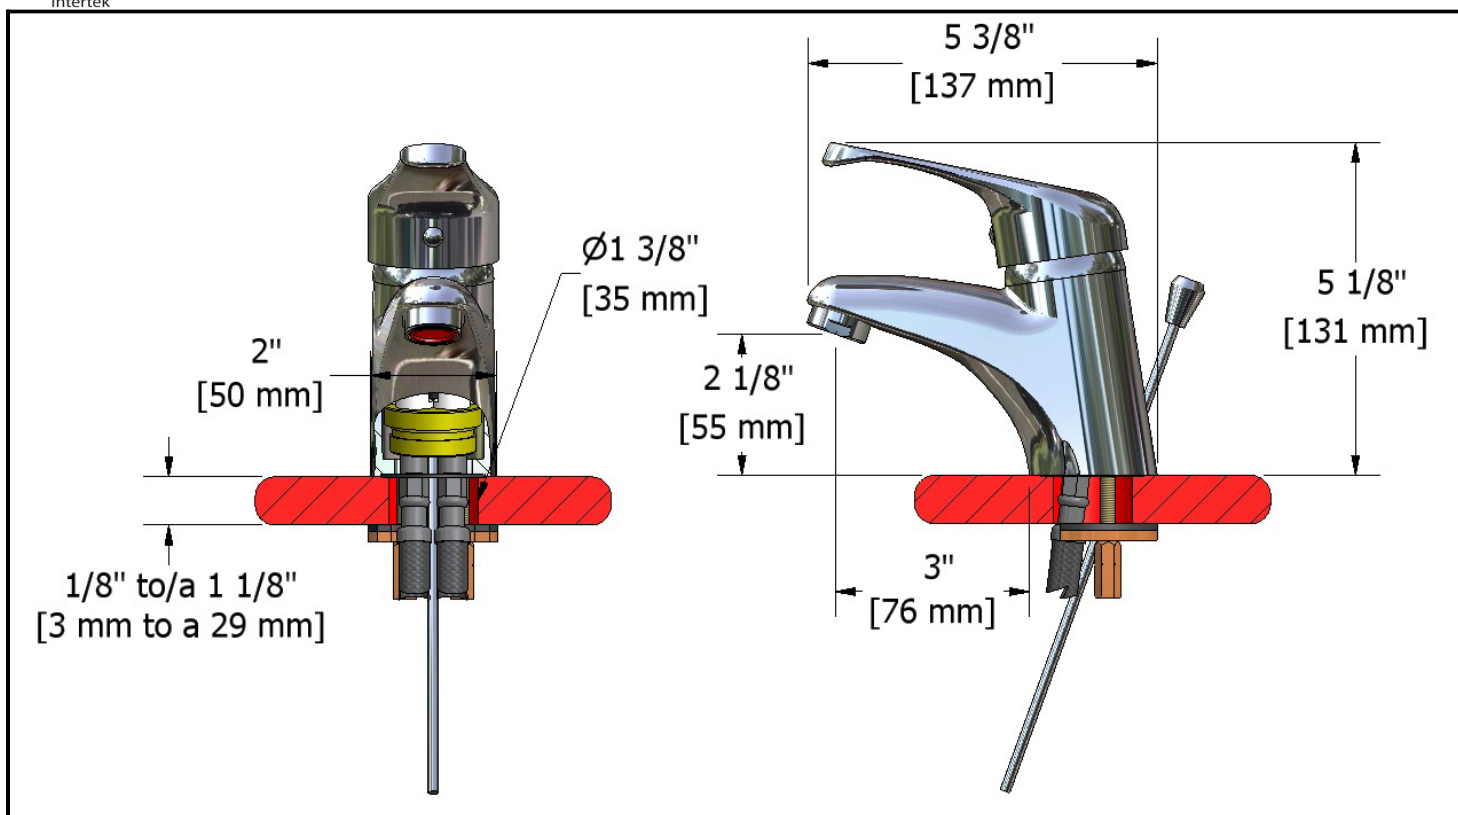

Single hole faucet
JO01XX

Specifications

Descriptions

- Ceramic cartridge
- 3/8" speedway compression
- Solid brass
- Automatic drain

Available colors

- C : Chrome
- BN : Brushed nickel (PVD)

Flows

- Max. flow 5.7 L/min, 1.5 gpm (US) 60psi

Cartridges

- 401-150

Certifications

- ASME A112.18.1
- NSF61
- CSA B125.1
- CMR248 Approval

Warranty

The Riobel inc. product carries a limited LIFETIME warranty on the finish Chrome, Gold (PVD), Brushed nickel (PVD), Night brushed (PVD), Polished nickel (PVD) and all working parts and is guaranteed from the initial date of purchase against all manufacturing defects. Other finished 1 year.