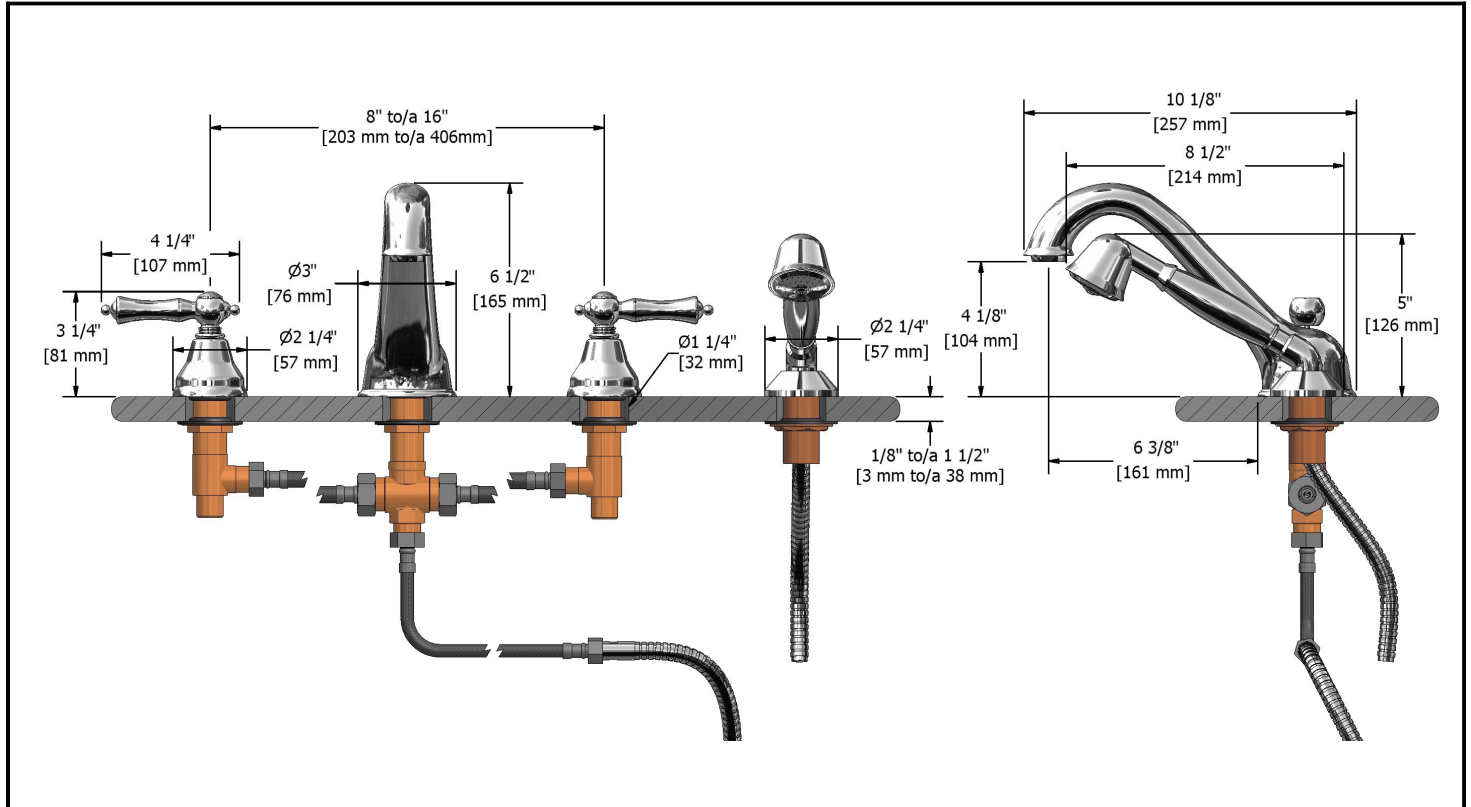

Specifications

4 piece deck mount faucet with hand shower

GN12LXX

Descriptions

- ½" male inlet NPT or sweat
- Ceramic cartridge
- Solid brass
- 1 jet hand shower

Available colors

- C(W) : Chrome / (White)
- PN : Polished nickel (PVD)
- BN(W) : Brushed nickel (PVD) / (White)
- BNC : Brushed nickel (PVD) / Chrome

Flows

- Max. flow 41.5 L/min, 11 gpm (US) 60psi

Cartridges

- Hot: #401-079
- Cold: #401-080

Certifications

- CMR248 Approval
- ASME A112.18.1
- CSA B125.1

Warranty

The Riobel inc. product carries a limited LIFETIME warranty on the finish Chrome, Gold (PVD), Brushed nickel (PVD), Night brushed (PVD), Polished nickel (PVD) and all working parts and is guaranteed from the initial date of purchase against all manufacturing defects. Other finished 1 year.