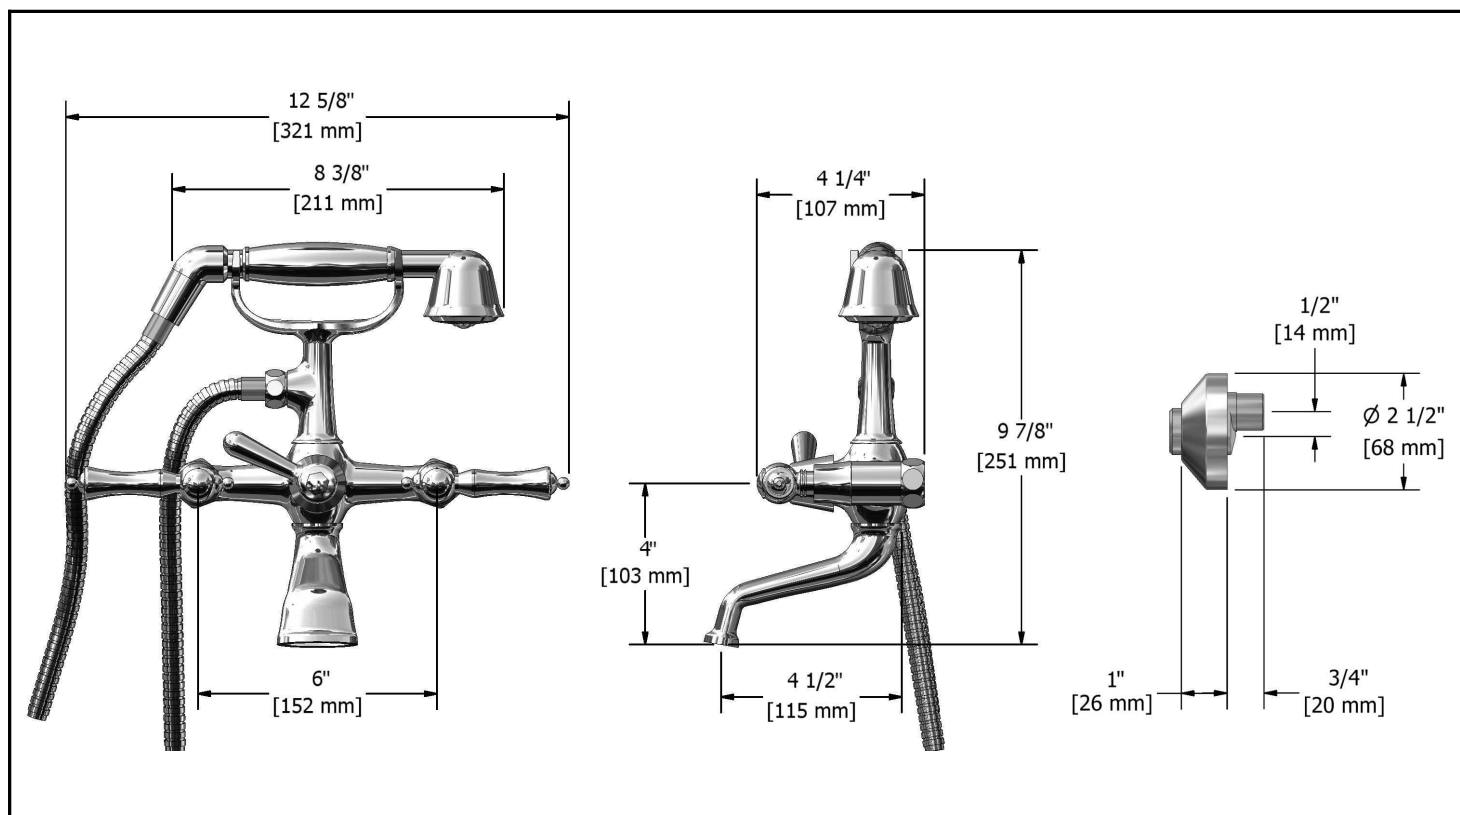

Certifications

- ASME A112.18.1
- CSA B125.1
- CMR248 Approval