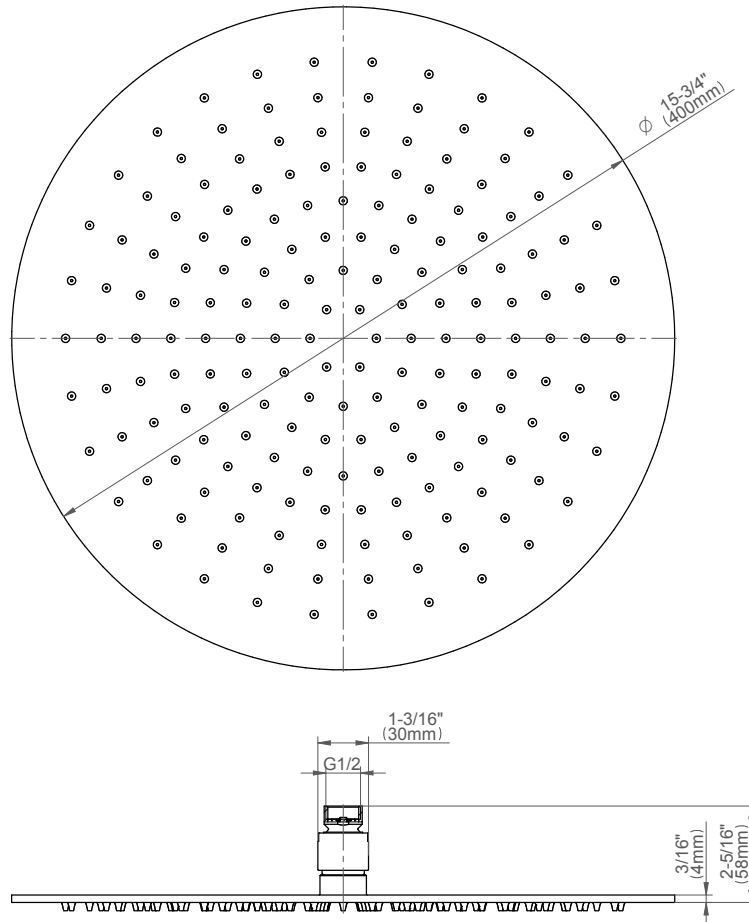

Warranty

- Limited lifetime warranty

For complete warranty information go to www.graff-faucets.com/en-nam/warranty