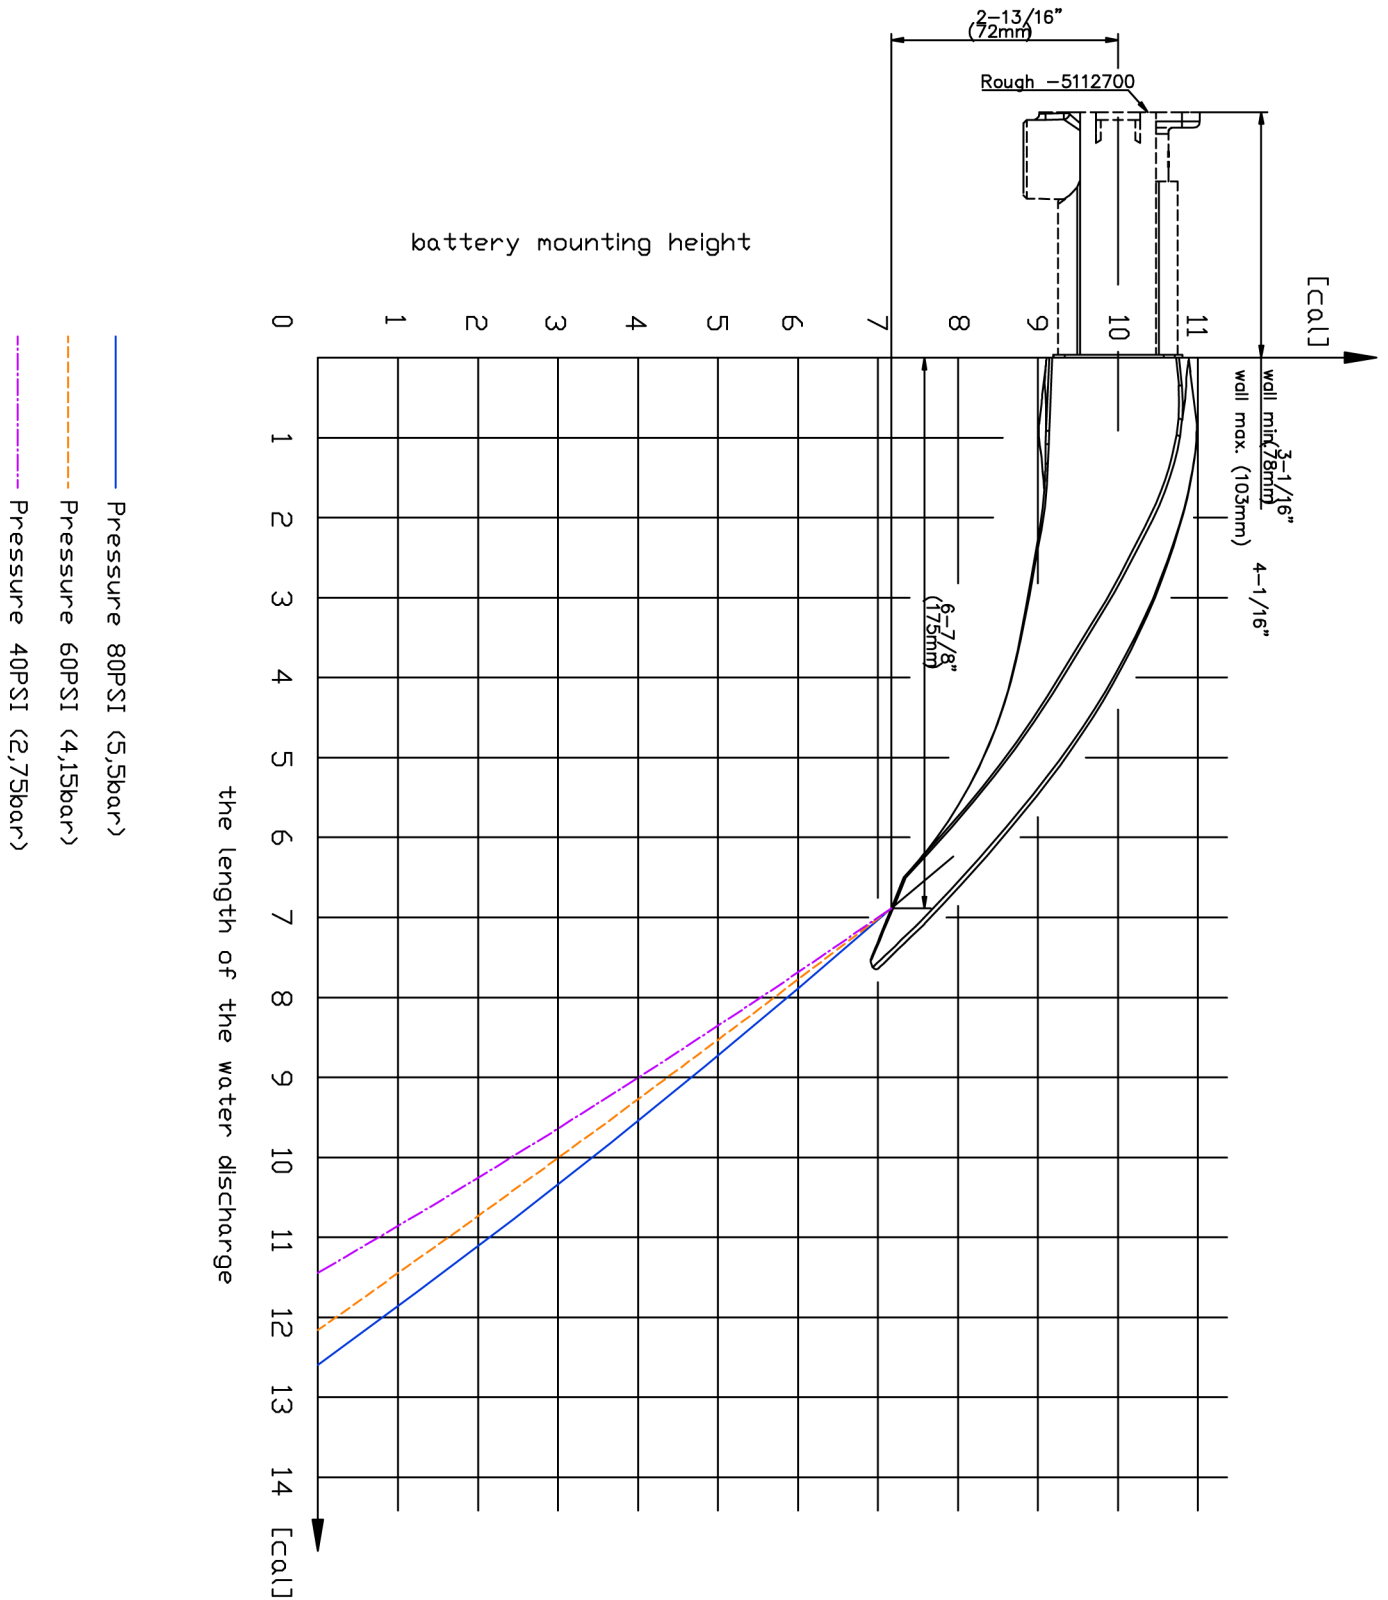

G-6440-LM43

Ametis Collection

Wall-Mounted LED Lavatory Faucet (Rough & Trim)

The measurements shown are for reference only. Products and specifications shown are subject to change without notice. Revised 3/2013.