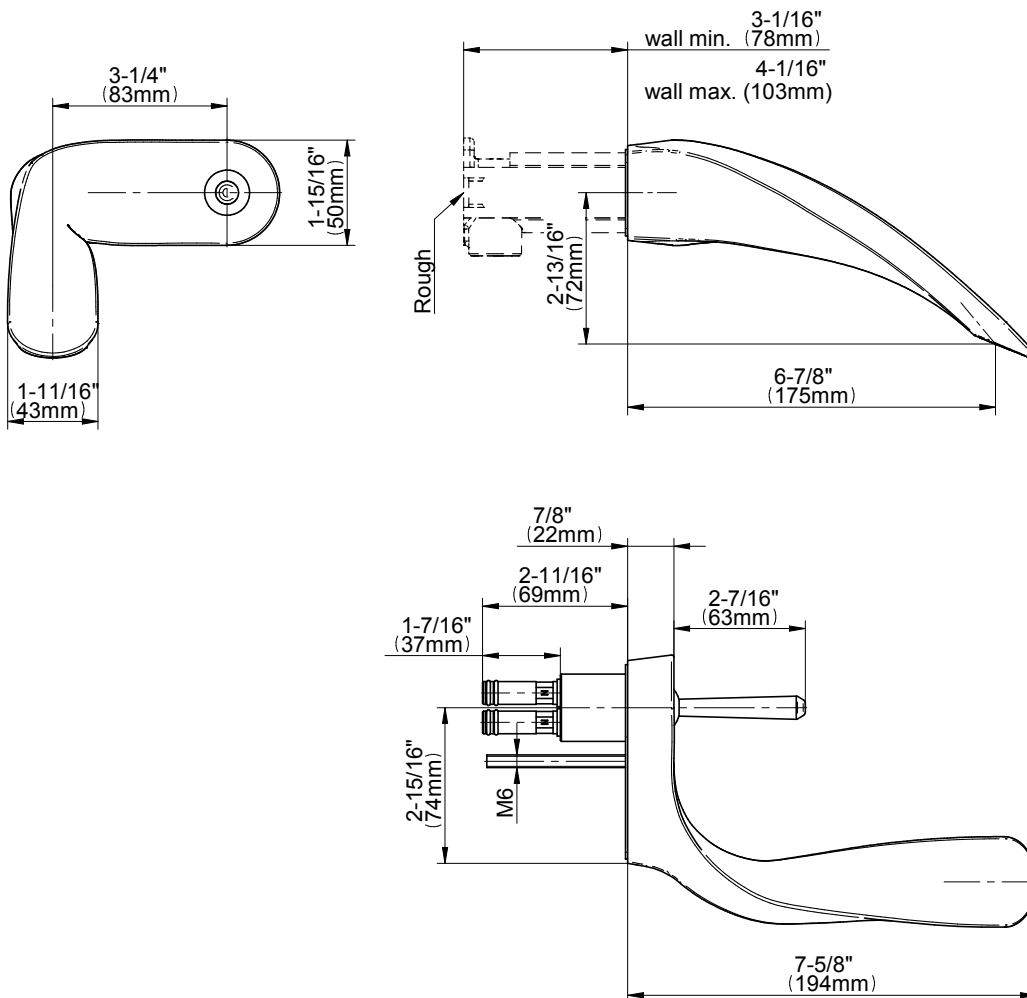

The measurements shown are for reference only. Products and specifications shown are subject to change without notice. Revised 3/2013.

www.graff-faucets.com | phone: 800-954-4723