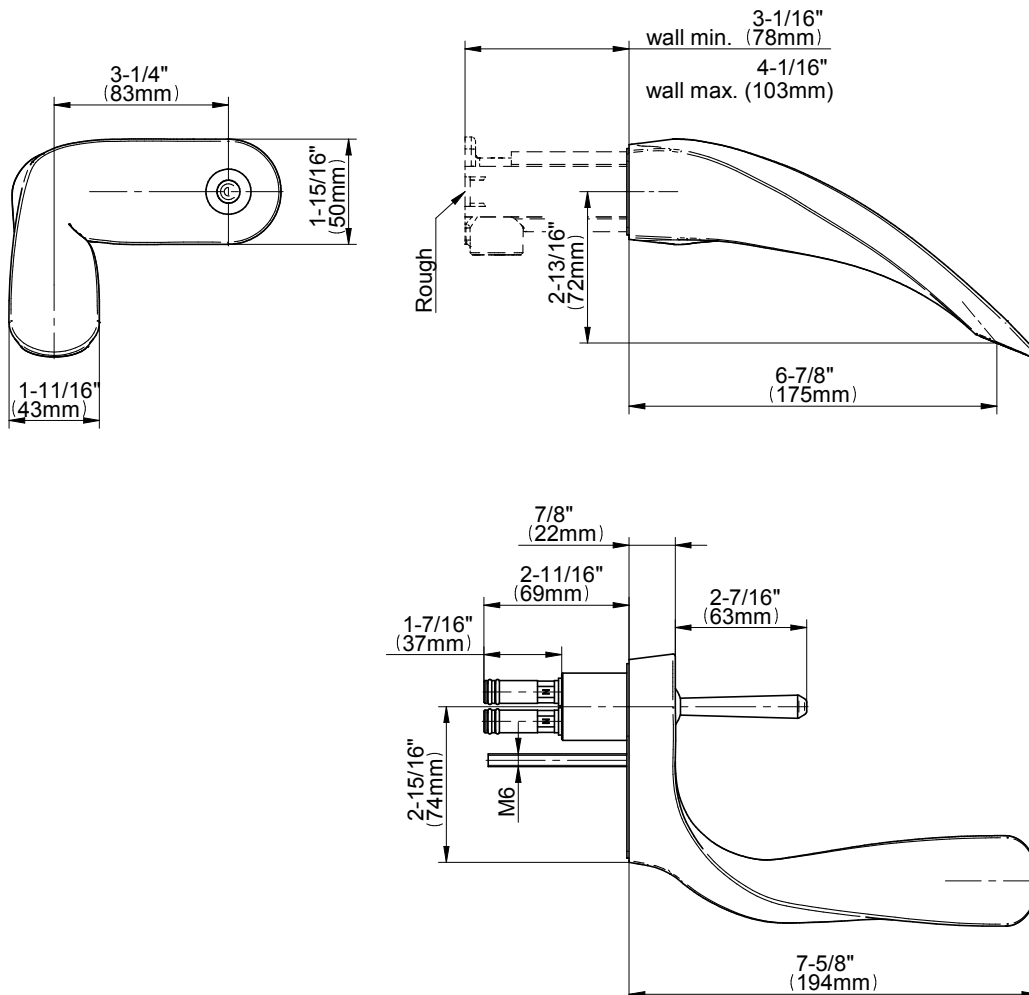

The measurements shown are for reference only. Products and specifications shown are subject to change without notice. Revised 7/2013.

www.graff-faucets.com | phone: 800-954-4723