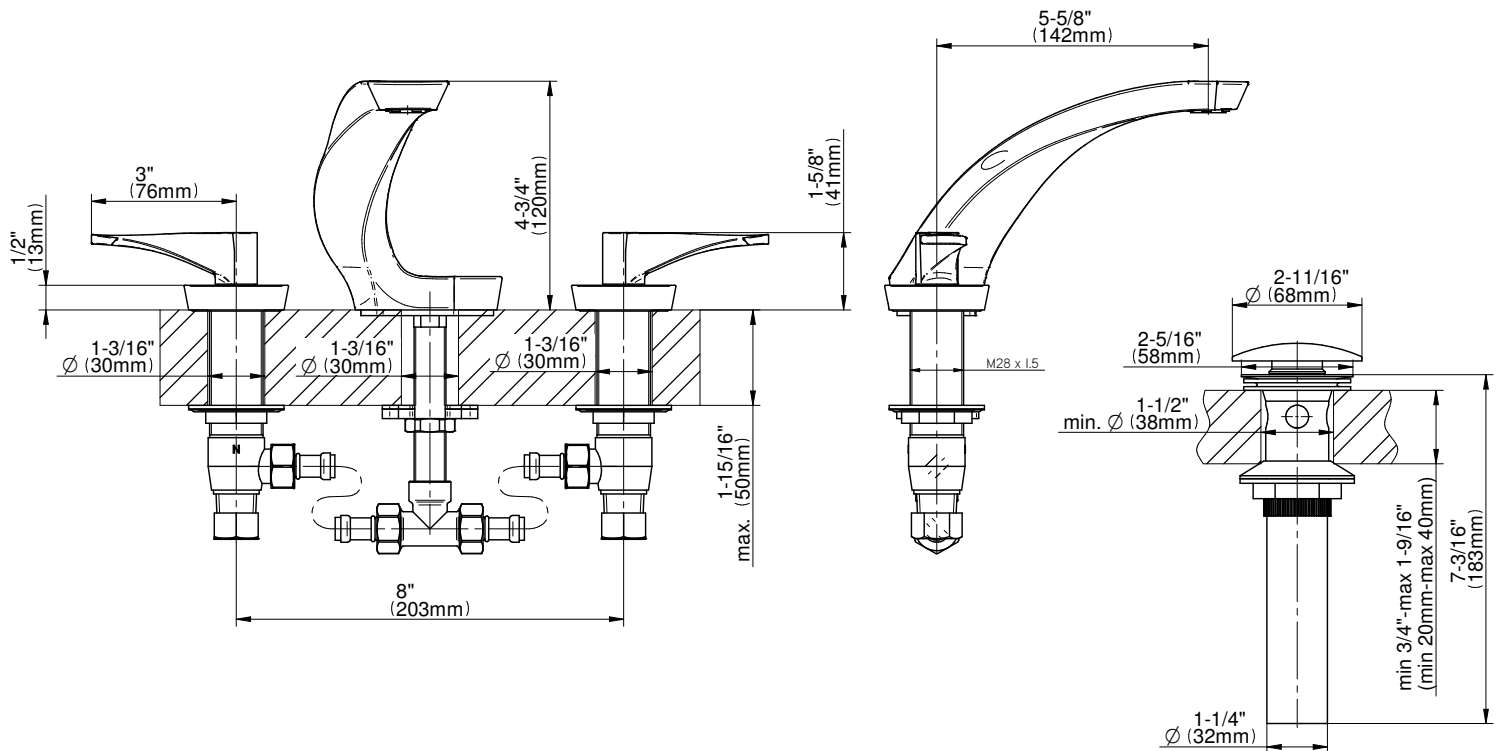

The measurements shown are for reference only. Products and specifications shown are subject to change without notice. Revised 3/2013.

www.graff-faucets.com | phone: 800-954-4723