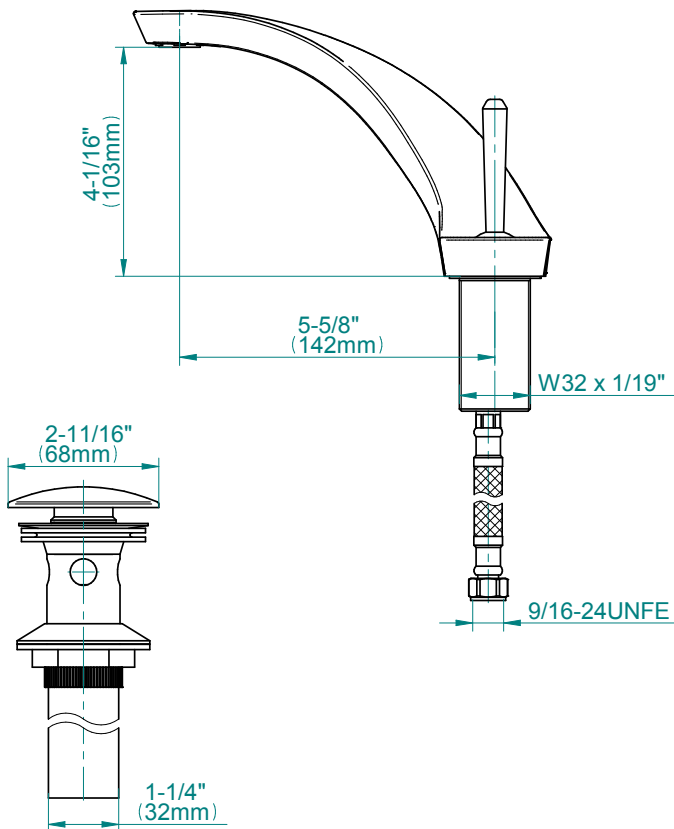

The measurements shown are for reference only. Products and specifications shown are subject to change without notice. Revised 3/2013.

www.graff-faucets.com | phone: 800-954-4723