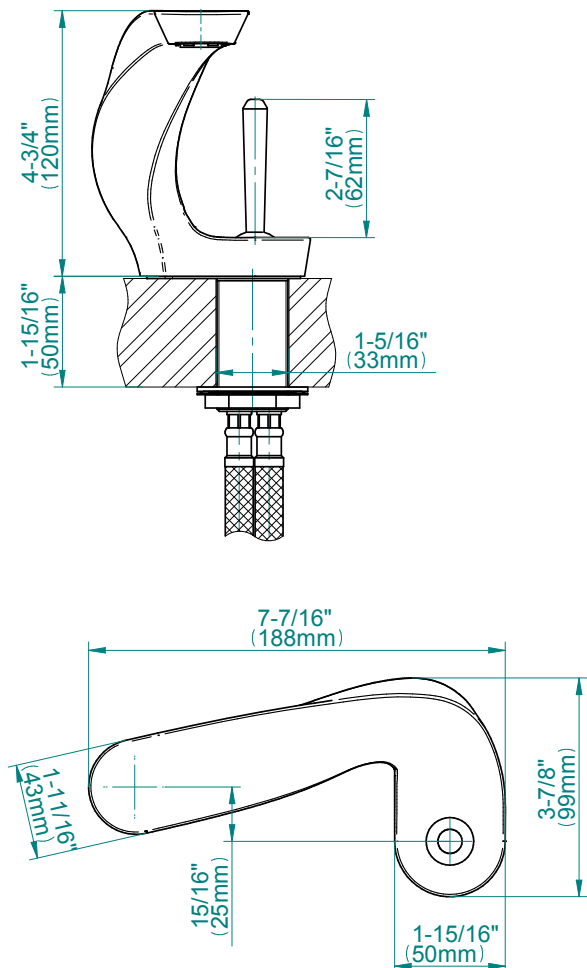

The measurements shown are for reference only. Products and specifications shown are subject to change without notice. Revised 3/2013.

www.graff-faucets.com | phone: 800-954-4723