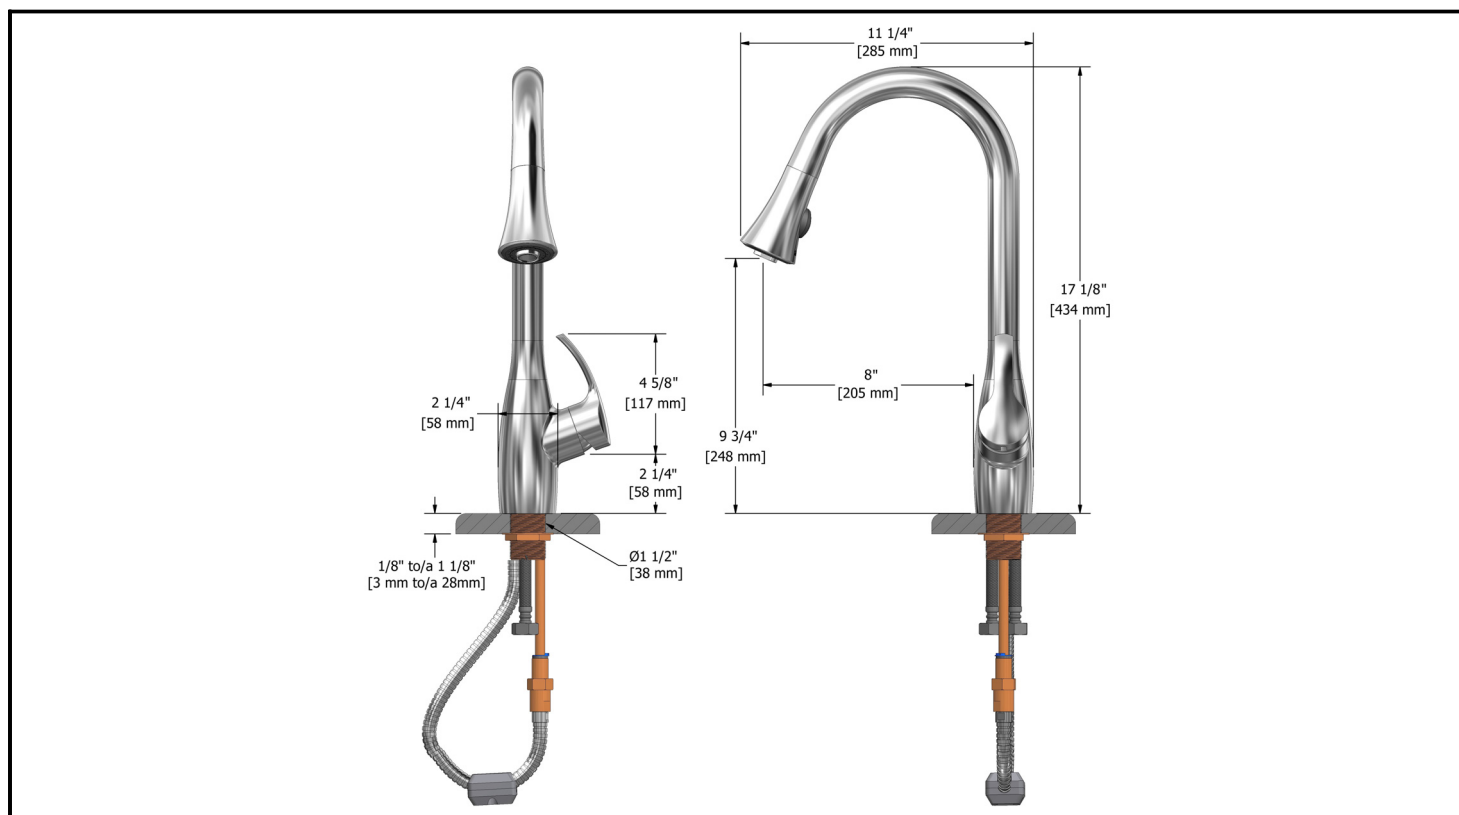

Kitchen faucet with spray

FO101XX

Specifications

Descriptions

- Ceramic cartridge
- 3/8" speedway compression
- Solid brass
- 2 jet pull-down spray

Available colors

- C : Chrome
- SS : Stainless steel (PVD)
- BN : Brushed nickel (PVD)

Flows

- Max. flow 8.3 L/min, 2.2 gpm (US) 60psi

Cartridges

- 401-073

Certifications

- NSF61
- CSA B125.1
- ASME A112.18.1

Warranty

The Riobel inc. product carries a limited LIFETIME warranty on the finish Chrome, Gold (PVD), Brushed nickel (PVD), Night brushed (PVD), Polished nickel (PVD) and all working parts and is guaranteed from the initial date of purchase against all manufacturing defects. Other finished 1 year.