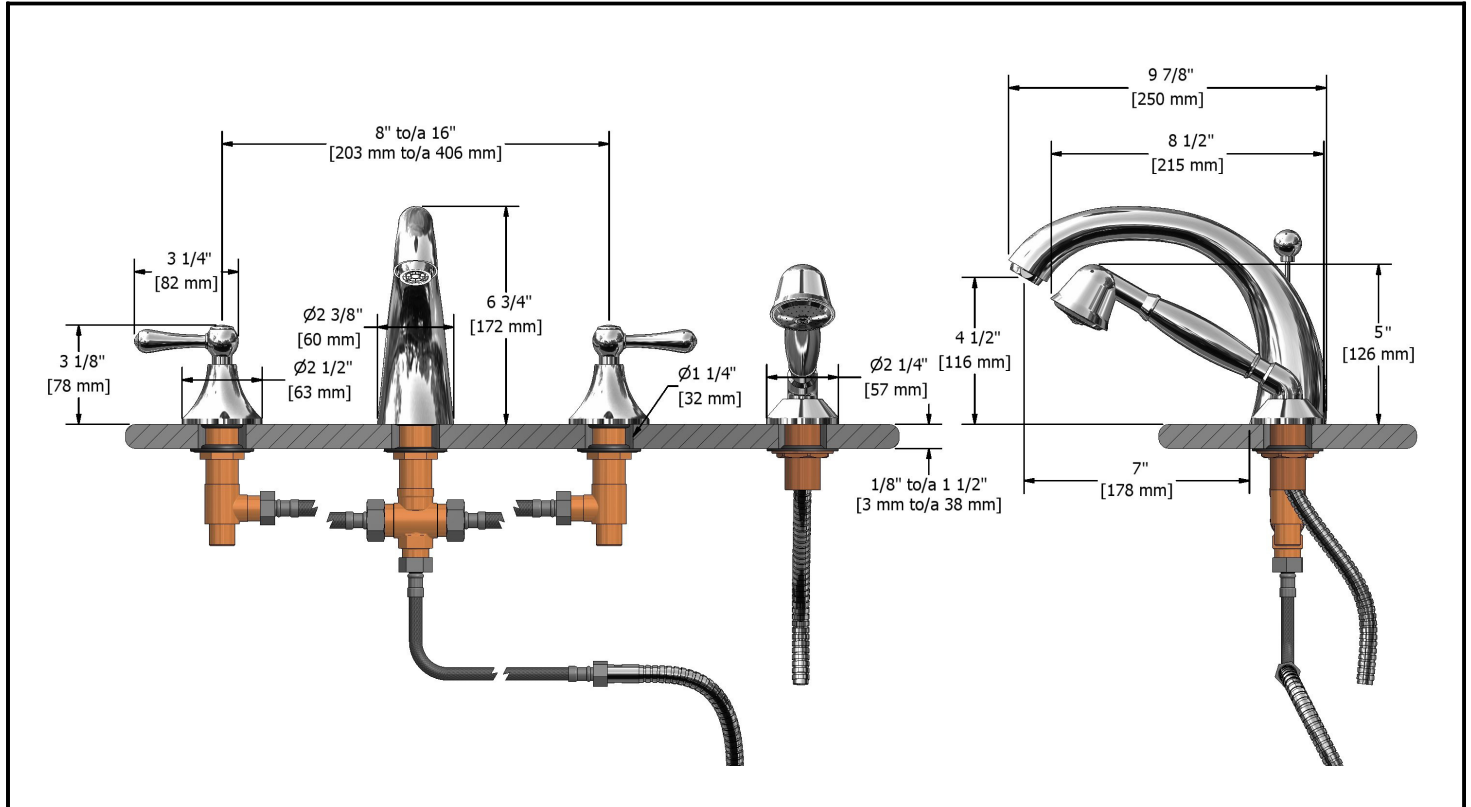

Certifications

- CMR248 Approval
- ASME A112.18.1
- CSA B125.1

Warranty

The Riobel inc. product carries a limited LIFETIME warranty on the finish Chrome, Gold (PVD), Brushed nickel (PVD), Night brushed (PVD), Polished nickel (PVD) and all working parts and is guaranteed from the initial date of purchase against all manufacturing defects. Other finished 1 year.

Customer service

Ontario, West Canada : 888-287-5354 Quebec, Maritimes : 866-473-8442