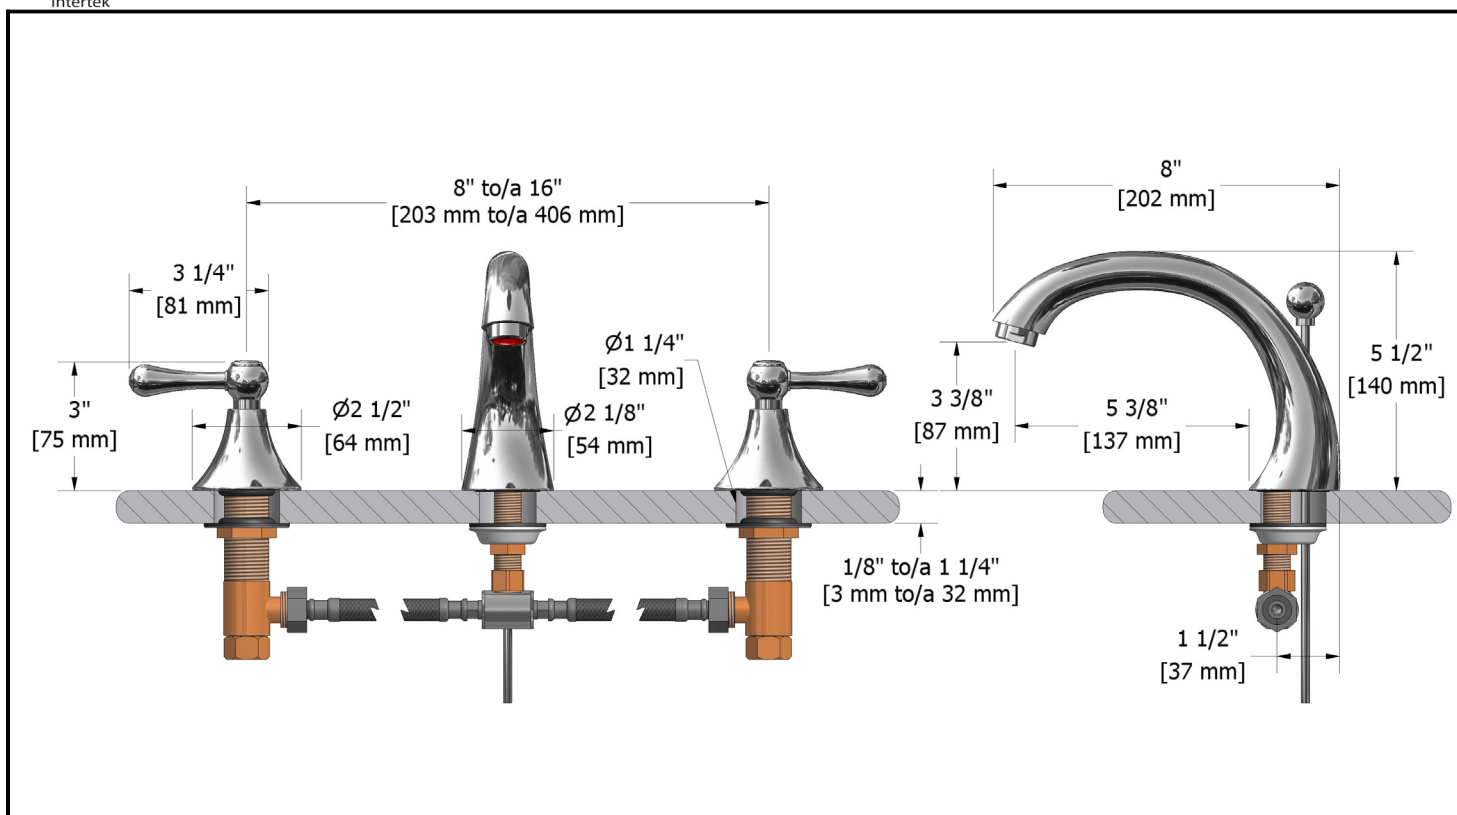

8" Lavatory faucet
FI08LXX

Specifications

Descriptions

- ½" male inlet NPT
- Ceramic cartridge
- Solid brass
- Automatic drain

Available colors

- C : Chrome
- BN : Brushed nickel (PVD)
- BNC : Brushed nickel (PVD) / Chrome

Flows

- Max. flow 5.7 L/min, 1.5 gpm (US) 60psi

Cartridges

- Hot: #401-079
- Cold: #401-080

Certifications

- ASME A112.18.1
- NSF61
- CSA B125.1
- CMR248 Approval

Warranty

The Riobel inc. product carries a limited LIFETIME warranty on the finish Chrome, Gold (PVD), Brushed nickel (PVD), Night brushed (PVD), Polished nickel (PVD) and all working parts and is guaranteed from the initial date of purchase against all manufacturing defects. Other finished 1 year.