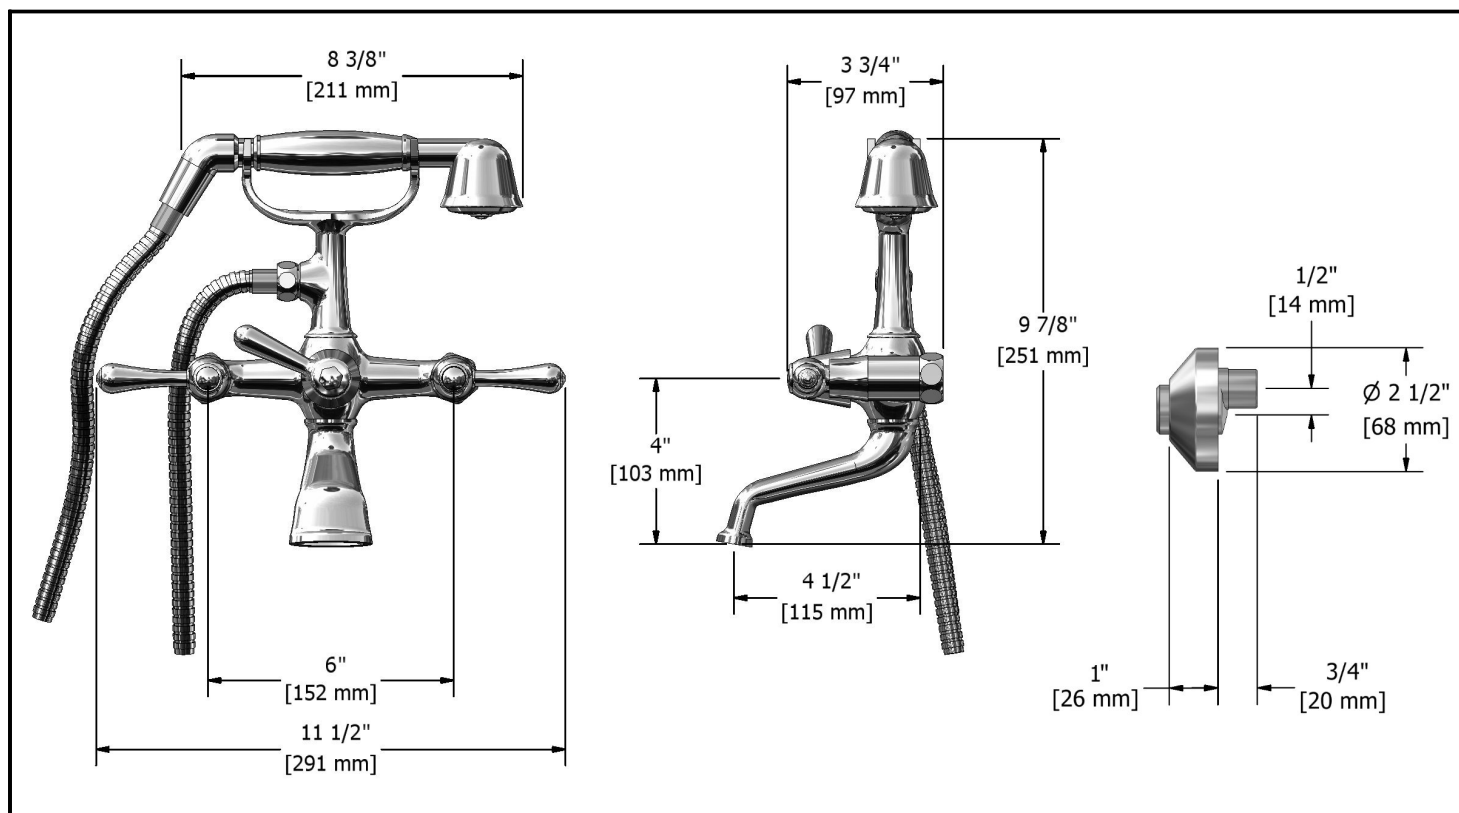

6" Tub faucet with hand shower

FI06LXX

Specifications

Descriptions

- 3/4" gas female inlet
- Ceramic cartridge
- 1/2" male X 3/4" male gaz elbow adaptor
- Double check valve
- Solid brass
- 1 jet hand shower

Available colors

- C : Chrome
- BN : Brushed nickel (PVD)
- BNC : Brushed nickel (PVD) / Chrome

Flows

- Max. flow 44 L/min, 11.6 gpm (US) 60psi

Cartridges

- Hot: #401-280
- Cold: #401-279

Certifications

- ASME A112.18.1
- CSA B125.1
- CMR248 Approval