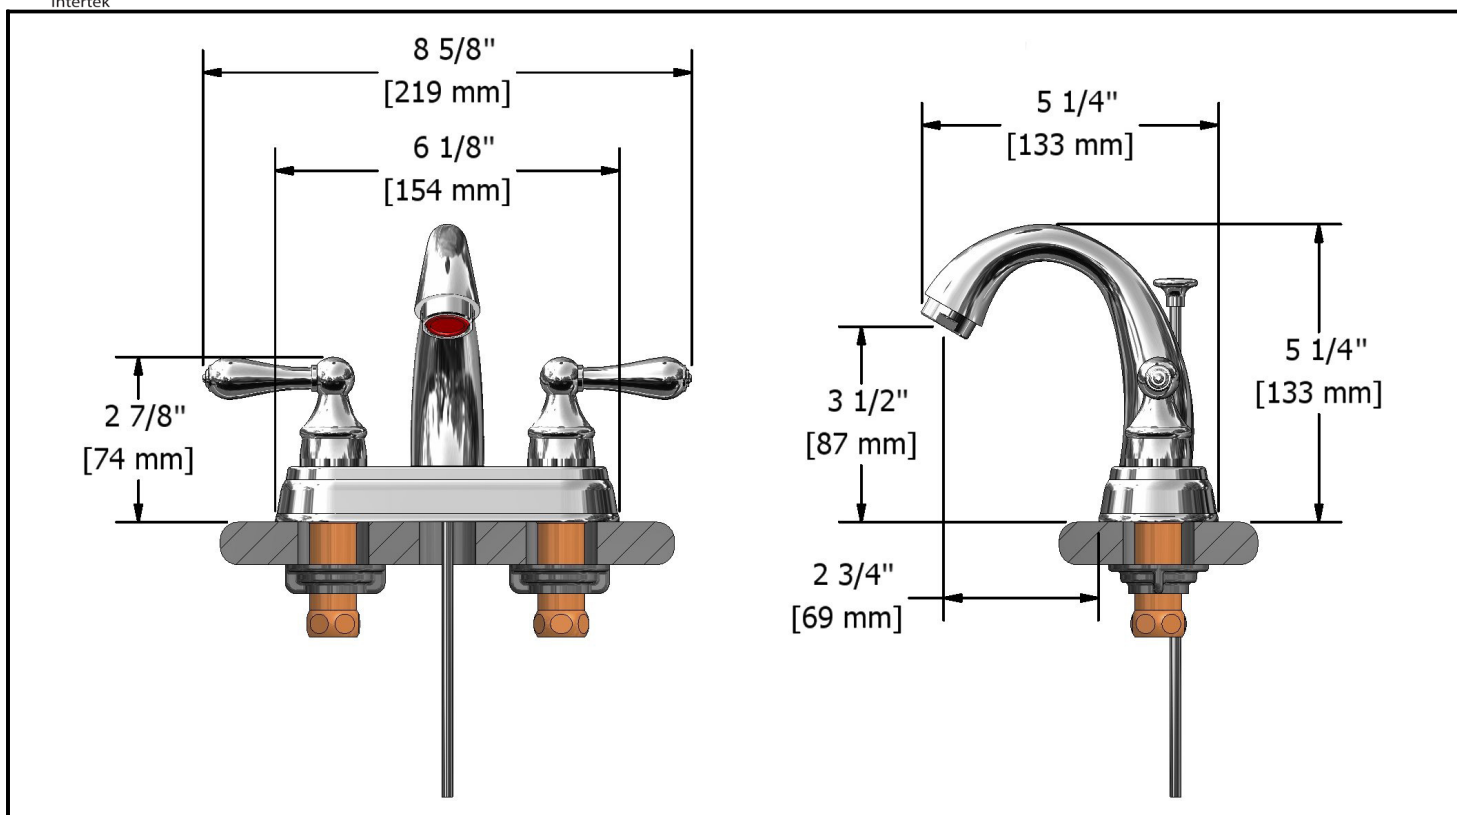

4" Center set lavatory faucet

FIO4LXX

Specifications

Descriptions

- ½" male inlet NPT
- Ceramic cartridge
- Automatic drain

Available colors

- C : Chrome
- BN : Brushed nickel (PVD)
- BNC : Brushed nickel (PVD) / Chrome

Flows

- Max. flow 5.7 L/min, 1.5 gpm (US) 60psi

Cartridges

- Hot: #401-179
- Cold: #401-180

Certifications

- ASME A112.18.1
- NSF61
- CSA B125.1
- CMR248 Approval

Warranty

The Riobel inc. product carries a limited LIFETIME warranty on the finish Chrome, Gold (PVD), Brushed nickel (PVD), Night brushed (PVD), Polished nickel (PVD) and all working parts and is guaranteed from the initial date of purchase against all manufacturing defects. Other finished 1 year.