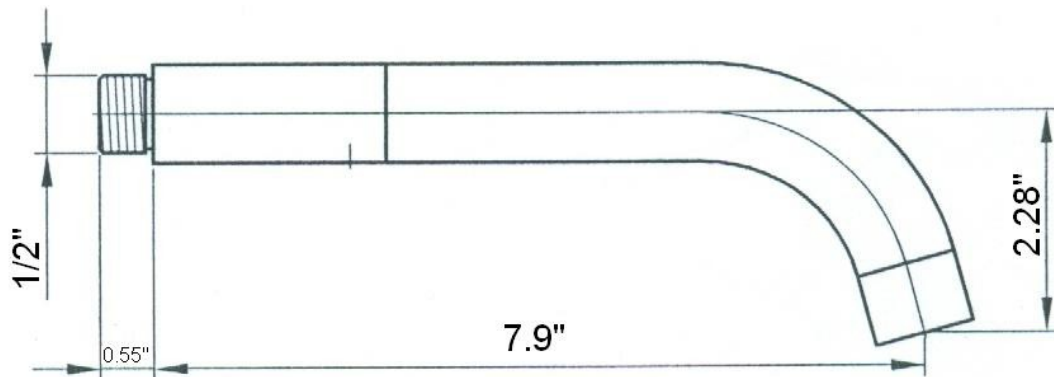

ARTOS®

In Wall Tub Spout

F908-2

WESTOVER
COMPANY

5708 F Street · Omaha, NE 68117
PH 402-397-3344 · FX 402-731-1473
www.artos-westover.com