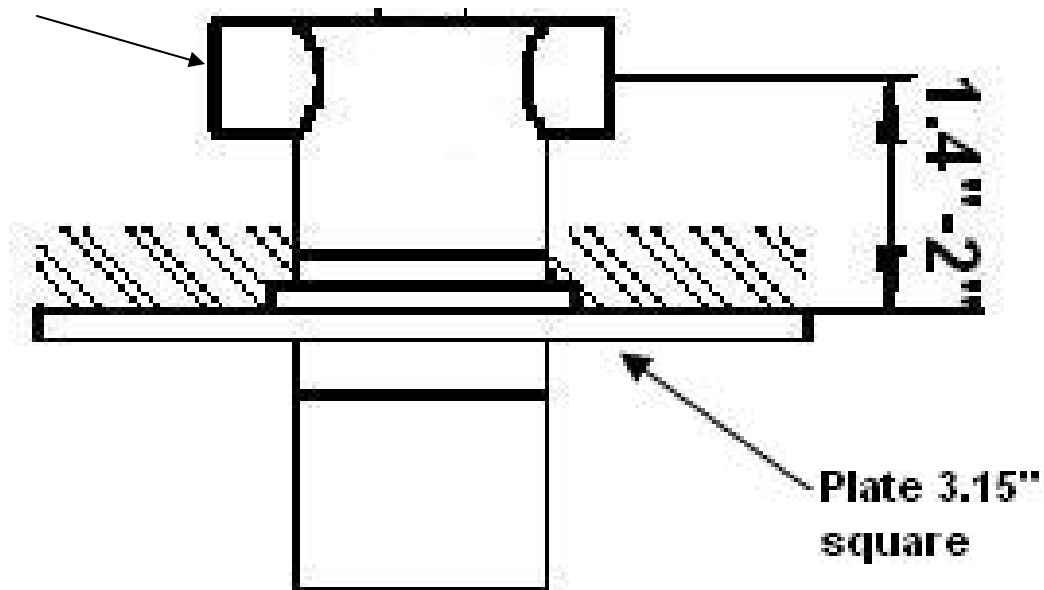

ARTOS®

Volume Control

F906-2

1/2" FPT connections each end

WESTOVER
COMPANY

5708 F Street · Omaha, NE 68117
PH 402-397-3344 · FX 402-731-1473
www.artos-westover.com