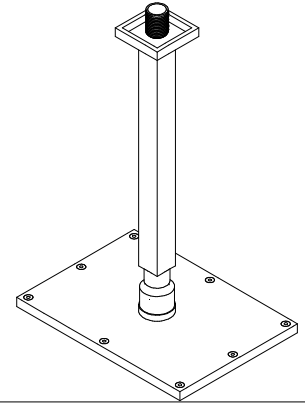

ARTOS[®]

Shower Rain head Ceiling Mount (9.5 in. arm) F703-2/9

2.5 gpm
Finishes:
Chrome
Brushed Nickel

1/2 in pipe thread