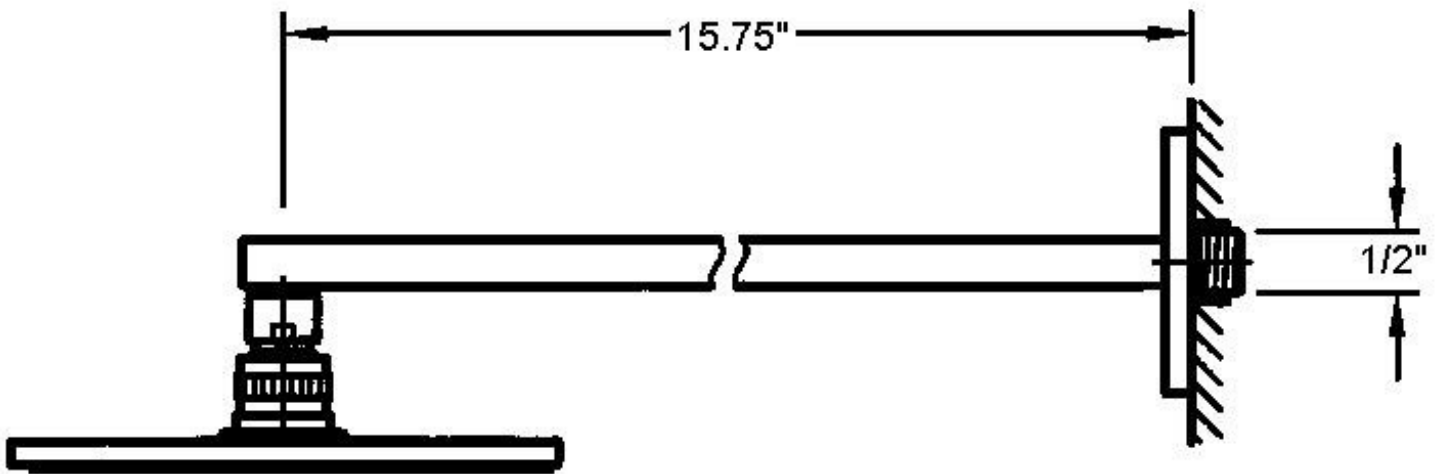

ARTOS®

Safire Shower Rainhead Wall Mount

F703-1

WESTOVER
COMPANY

5708 F Street · Omaha, NE 68117
PH 402-397-3344 · FX 402-731-1473
www.artos-westover.com