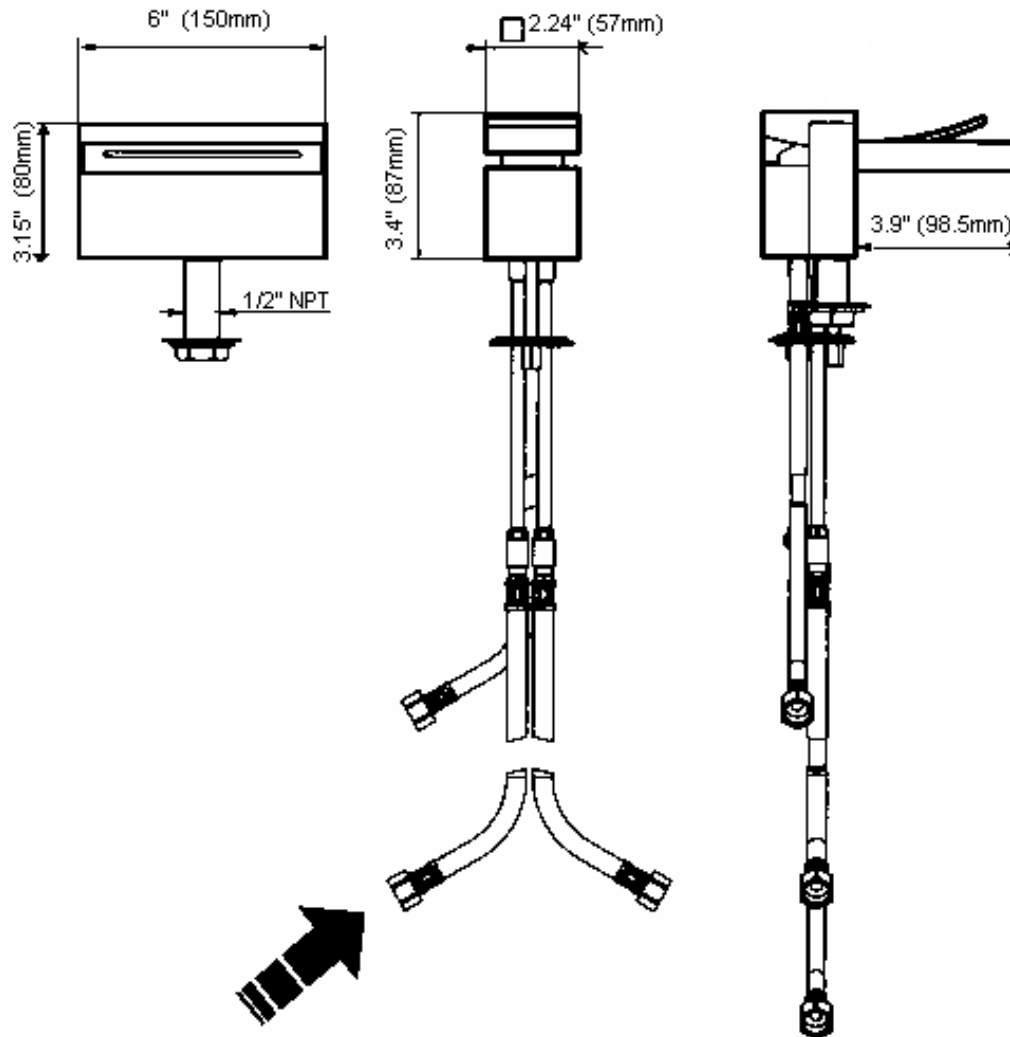

ARTOS[®]

Quarto 2 Hole Deck Mount Tub Filler

F202-3

25" high flow braided inlet hoses 1/2" FPT

WESTOVER
COMPANY

5708 F Street, Omaha, NE 68117 USA
Tel: 402.397.3344 · Fax: 402.731.1473
info@artos-westover.com