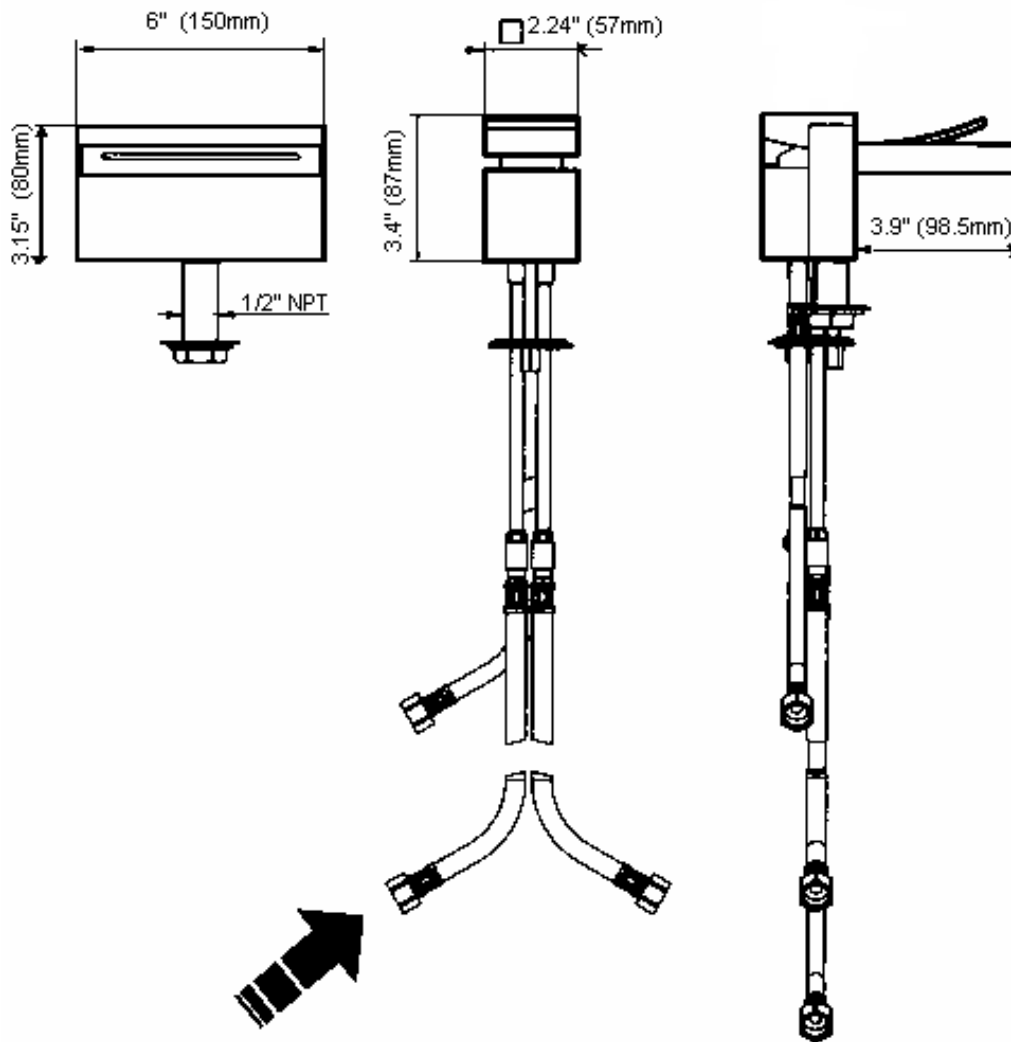

ARTOS®

Quarto 2 Hole Deck Mount Tub Filler

F202-3

25" high flow braided inlet hoses 1/2" FPT

WESTOVER
COMPANY

5708 F Street, Omaha, NE 68117 USA
Tel: 402.397.3344 · Fax: 402.731.1473
info@artos-westover.com