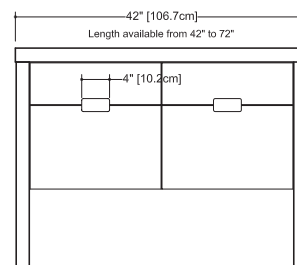

## F 124 - 4 drawers - 24" depth

length - inch 42 - 48 - 54 - 60 - 66 - 72 length - cm 107 - 122 - 137 - 152 - 167 - 183

- top part perimeter of console is made of solid oak 1/8" thick
- lacquer polyurethane
- multilply poplar core
- recessed handles
- ajustable legs
- other surface are in rift-cut oak veneer
- Blu Motion hardware
- color  
natural  
wenge  
white-washed
- wood  
oak rift-cut veneer

plan view

front view

side view

WETSTYLE cannot be held responsible for any technical errors and reserves the right to make revisions without notice.

Approximate measurement.  
The manufacturer accept 1/4" (6.35mm) variance.