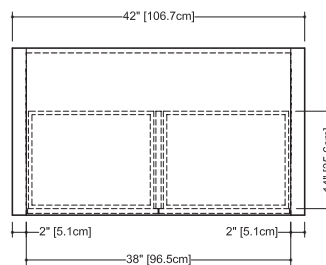

## F 124 - 4 drawers - 24" depth

length - inch 42 - 48 - 54 - 60 - 66 - 72 length - cm 107 - 122 - 137 - 152 - 167 - 183

- top part perimeter of console is made of solid oak 1/8" thick
- lacquer polyurethane
- multilply poplar core
- recessed handles
- ajustable legs
- other surface are in rift-cut oak veneer
- Blu Motion hardware
- color  
natural  
wenge  
white-washed
- wood  
oak rift-cut veneer

plan view

front view

side view

WETSTYLE cannot be held responsible for any technical errors and reserves the right to make revisions without notice.

Approximate measurement.  
The manufacturer accept 1/4" (6.35mm) variance.