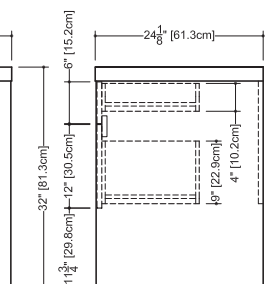

## F 124 - 4 drawers - 24" depth

length - inch 42 - 48 - 54 - 60 - 66 - 72 length - cm 107 - 122 - 137 - 152 - 167 - 183

- top part perimeter of console is made of solid oak 1/8" thick
- lacquer polyurethane
- multilply poplar core
- recessed handles
- ajustable legs
- other surface are in rift-cut oak veneer
- Blu Motion hardware
- color  
natural  
wenge  
white-washed
- wood  
oak rift-cut veneer

plan view

front view

side view

WETSTYLE cannot be held responsible for any technical errors and reserves the right to make revisions without notice.

Approximate measurement.  
The manufacturer accept 1/4" (6.35mm) variance.