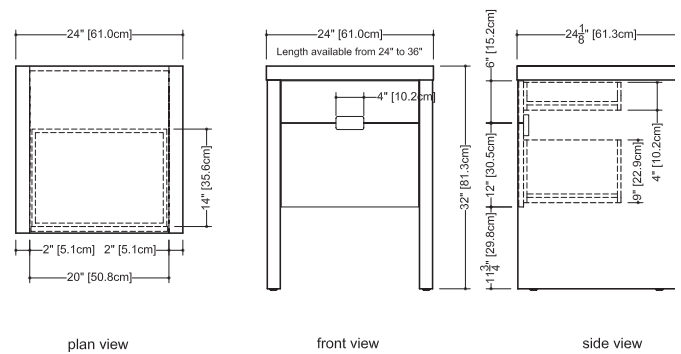

Furniture

F 124 - 2 drawers - 24" depth

length - inch 24 - 30 - 36 length - cm 61 - 76 - 91

- top part perimeter of console is made of solid oak 1/8" thick
- lacquer polyurethane
- mutilply poplar core
- recessed handle
- ajustable legs
- other surface are in rift-cut oak veneer
- Blu Motion hardware
- color
 - natural
 - wenge
 - white-washed
- wood
 - oak rift-cut veneer

WETSTYLE cannot be held responsible for any technical errors and reserves the right to make revisions without notice.

Approximate measurement.
The manufacturer accept 1/4" (6.35mm) variance.

R02/07A

www.WETSTYLE.CA - Montreal - Canada
Tel. 450.536.9000 - 1 888.536.9001 - Fax. 450.536.0202