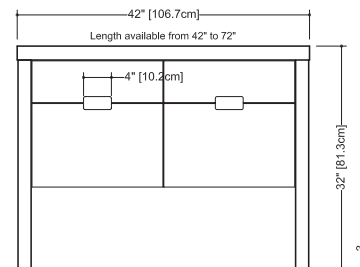

Furniture

F 120 - 4 drawers - 20" depth

length - inch 42 - 48 - 54 - 60 - 66 - 72 length - cm 107 - 122 - 137 - 152 - 167 - 183

- top part perimeter of console is made of solid oak 1/8" thick
- lacquer polyurethane
- multilply poplar core
- recessed handles
- adjustble legs
- other surface are in rift-cut oak veneer
- Blu Motion hardware
- color
 - natural
 - wenge
 - white-washed
- wood
 - oak rift-cut veneer

plan view

front view

side view

WETSTYLE cannot be held responsible for any technical errors and reserves the right to make revisions without notice.

Approximate measurement.
The manufacturer accept 1/4" (6.35mm) variance.