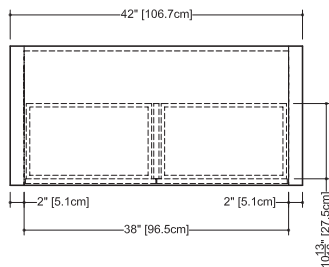

Furniture

F 120 - 4 drawers - 20" depth

length - inch 42 - 48 - 54 - 60 - 66 - 72 length - cm 107 - 122 - 137 - 152 - 167 - 183

- top part perimeter of console is made of solid oak 1/8" thick
- lacquer polyurethane
- multilply poplar core
- recessed handles
- adjustble legs
- other surface are in rift-cut oak veneer
- Blu Motion hardware
- color
 - natural
 - wenge
 - white-washed
- wood
 - oak rift-cut veneer

plan view

front view

side view

WETSTYLE cannot be held responsible for any technical errors and reserves the right to make revisions without notice.

Approximate measurement.
The manufacturer accept 1/4" (6.35mm) variance.