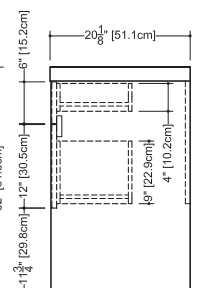

Furniture

F 120 - 4 drawers - 20" depth

length - inch 42 - 48 - 54 - 60 - 66 - 72 length - cm 107 - 122 - 137 - 152 - 167 - 183

- top part perimeter of console is made of solid oak 1/8" thick
- lacquer polyurethane
- multilply poplar core
- recessed handles
- adjustble legs
- other surface are in rift-cut oak veneer
- Blu Motion hardware
- color
 - natural
 - wenge
 - white-washed
- wood
 - oak rift-cut veneer

plan view

front view

side view

WETSTYLE cannot be held responsible for any technical errors and reserves the right to make revisions without notice.

Approximate measurement.
The manufacturer accept 1/4" (6.35mm) variance.