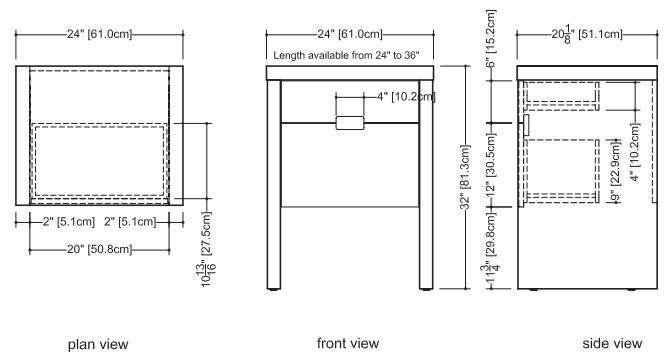

Furniture

F 120 - 2 drawers - 20" depth

length - inch 24 - 30 - 36 length - cm 61 - 76 - 91

- top part perimeter of console is made of solid oak 1/8" thick
- lacquer polyurethane
- mutilply poplar core
- recessed handle
- ajustable legs
- other surface are in rift-cut oak veneer
- Blu Motion hardware
- color
 - natural
 - wenge
 - white-washed
- wood
 - oak rift-cut veneer

WETSTYLE cannot be held responsible for any technical errors and reserves the right to make revisions without notice.

Approximate measurement.
The manufacturer accept 1/4" (6.35mm) variance.

R02/07A

www.WETSTYLE.CA - Montreal - Canada
Tel. 450.536.9000 - 1 888.536.9001 - Fax. 450.536.0202