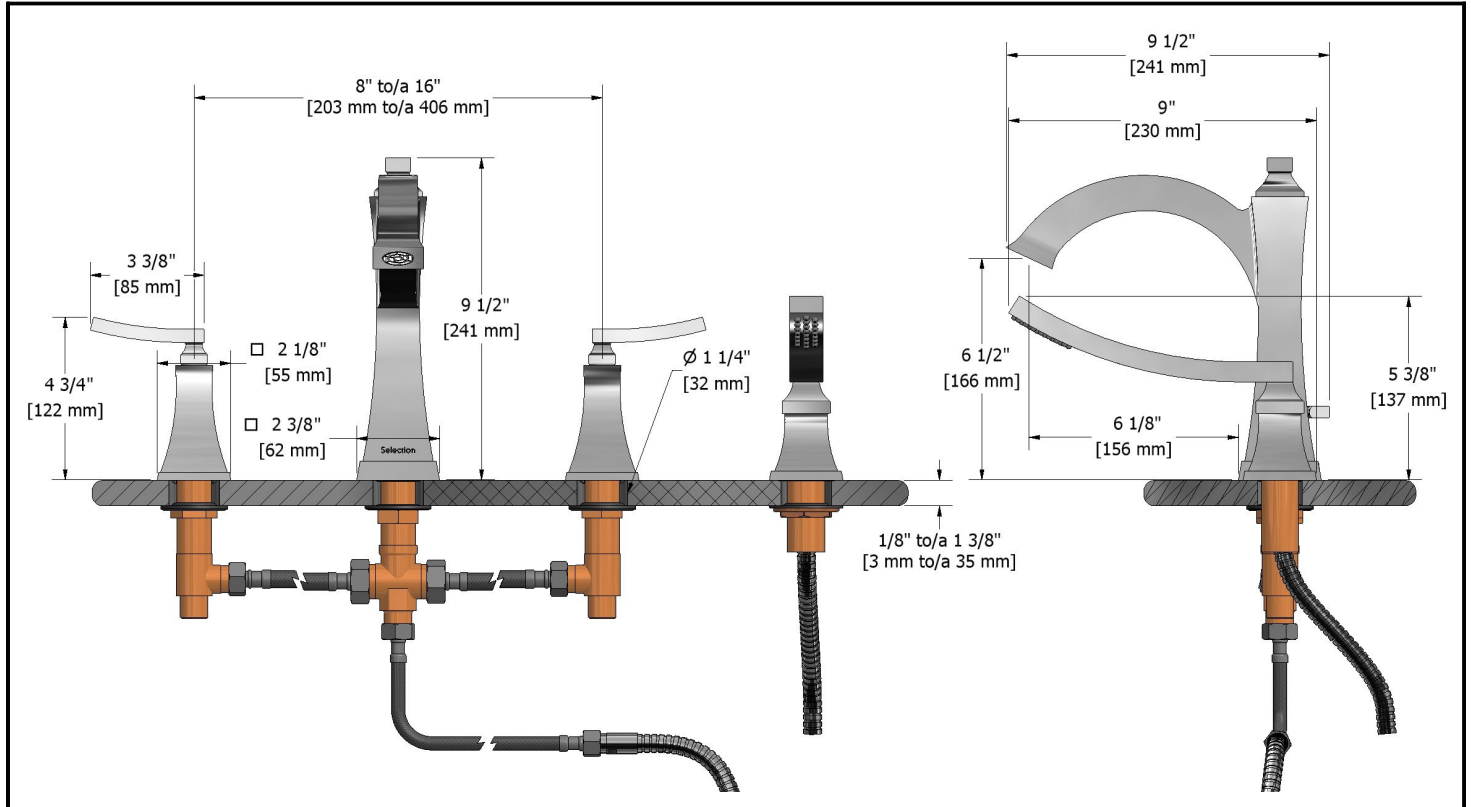

Certifications

- CMR248 Approval
- ASME A112.18.1
- CSA B125.1

Warranty

The Riobel inc. product carries a limited LIFETIME warranty on the finish Chrome, Gold (PVD), Brushed nickel (PVD), Night brushed (PVD), Polished nickel (PVD) and all working parts and is guaranteed from the initial date of purchase against all manufacturing defects. Other finished 1 year.

Customer service

Ontario, West Canada : 888-287-5354 Quebec, Maritimes : 866-473-8442