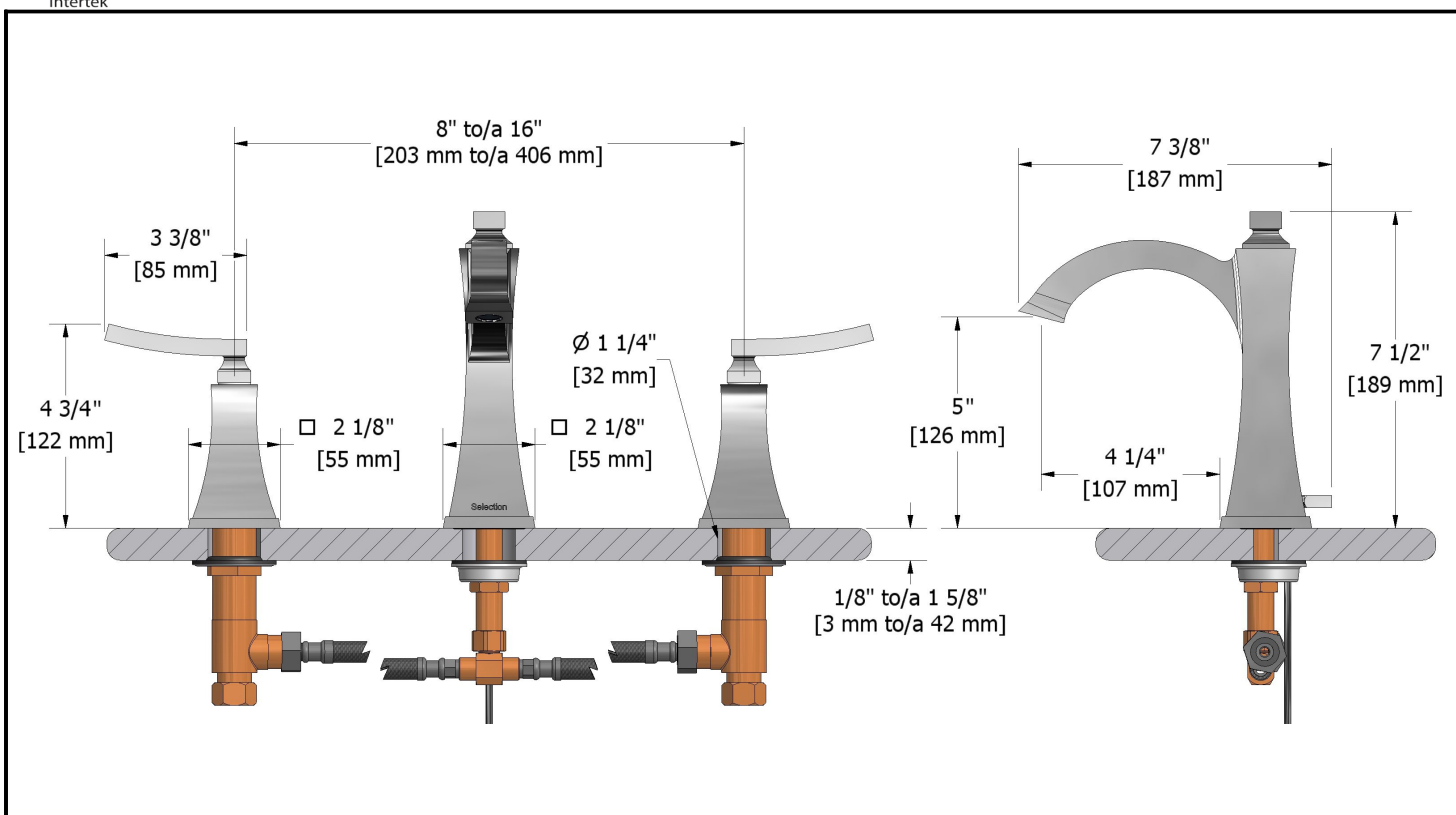

8" Lavatory faucet EF08LXX

Specifications

Descriptions

- ½" male inlet NPT
- Ceramic cartridge
- Solid brass
- Automatic drain

Available colors

- C : Chrome
- PN : Polished nickel (PVD)
- BN : Brushed nickel (PVD)

Flows

- Max. flow 5.7 L/min, 1.5 gpm (US) 60psi

Cartridges

- Hot: #401-079
- Cold: #401-080

Certifications

- CMR248 Approval
- ASME A112.18.1
- NSF61
- CSA B125.1

Warranty

The Riobel inc. product carries a limited LIFETIME warranty on the finish Chrome, Gold (PVD), Brushed nickel (PVD), Night brushed (PVD), Polished nickel (PVD) and all working parts and is guaranteed from the initial date of purchase against all manufacturing defects. Other finished 1 year.