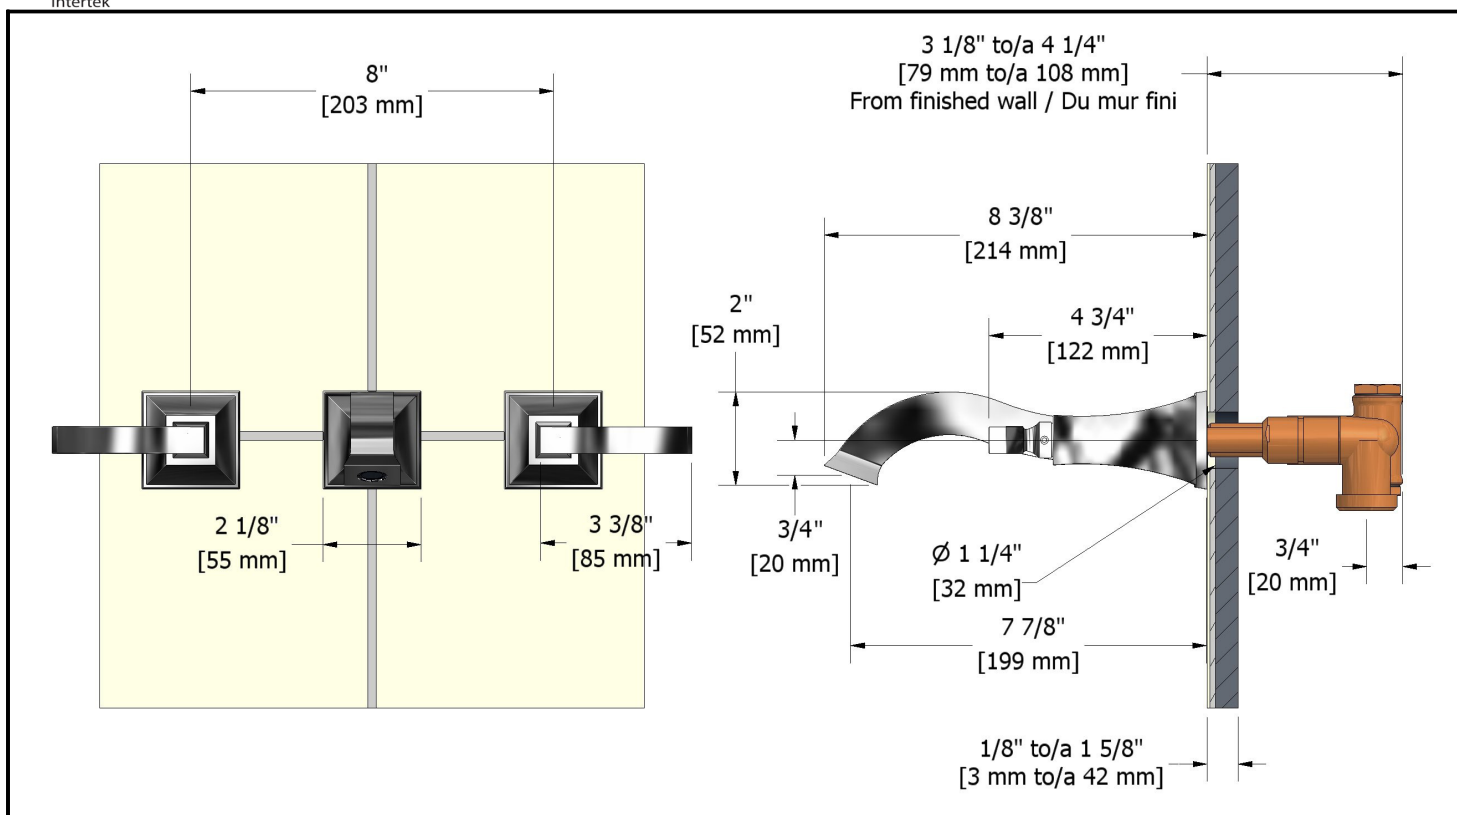

8" Falling water faucet

EF03LXX

Specifications

Descriptions

- ½" female inlet NPT
- Ceramic cartridge
- Solid brass

Available colors

- C : Chrome
- PN : Polished nickel (PVD)
- BN : Brushed nickel (PVD)

Flows

- Max. flow 5.7 L/min, 1.5 gpm (US) 60psi

Cartridges

- Hot: #401-451
- Cold: #401-452

Certifications

- CMR248 Approval
- ASME A112.18.1
- NSF61
- CSA B125.1

Warranty

The Riobel inc. product carries a limited LIFETIME warranty on the finish Chrome, Gold (PVD), Brushed nickel (PVD), Night brushed (PVD), Polished nickel (PVD) and all working parts and is guaranteed from the initial date of purchase against all manufacturing defects. Other finished 1 year.