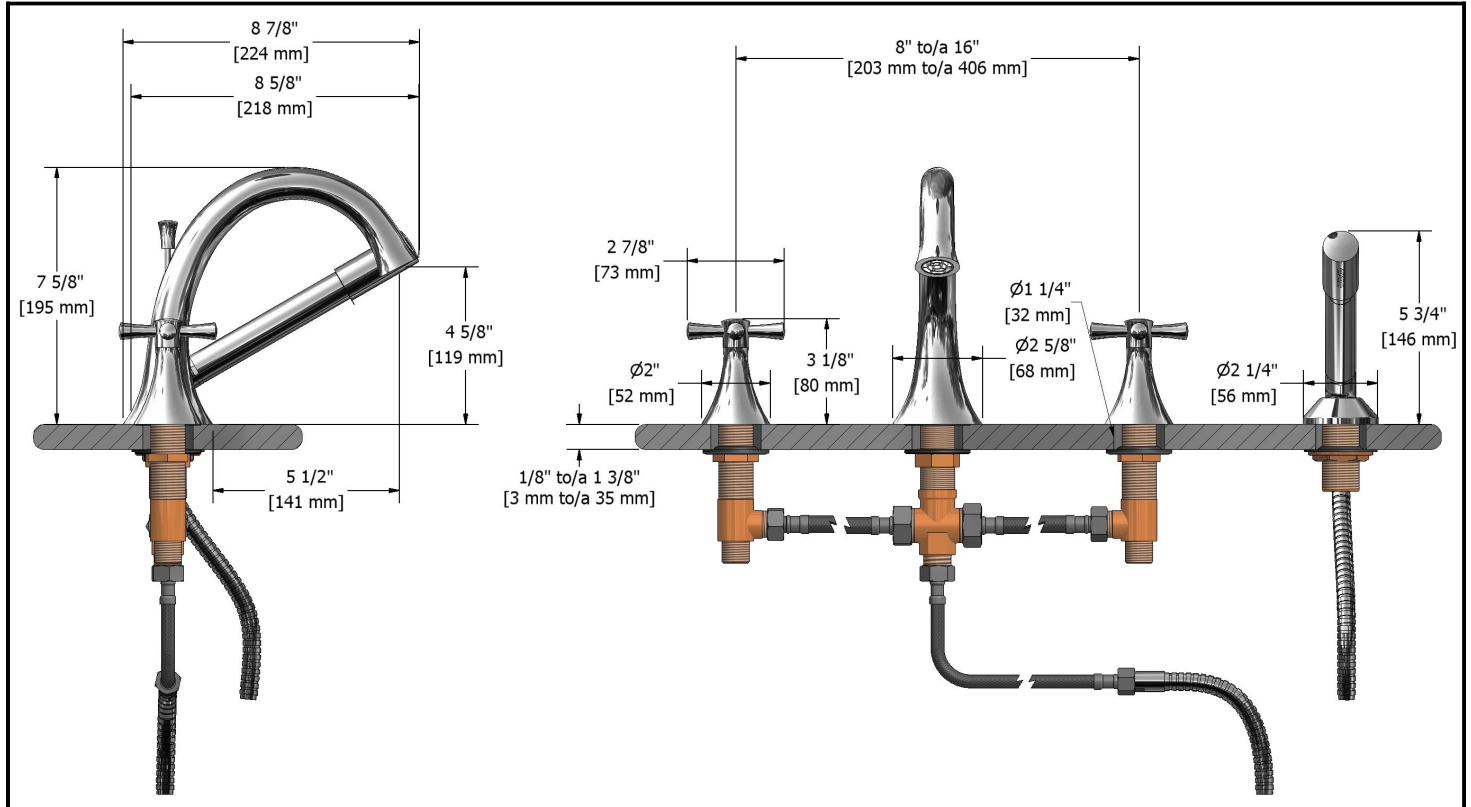

Certifications

- ASME A112.18.1
- CSA B125.1
- CMR248 Approval

Warranty

The Riobel inc. product carries a limited LIFETIME warranty on the finish Chrome, Gold (PVD), Brushed nickel (PVD), Night brushed (PVD), Polished nickel (PVD) and all working parts and is guaranteed from the initial date of purchase against all manufacturing defects. Other finished 1 year.

Customer service

Ontario, West Canada : 888-287-5354 Quebec, Maritimes : 866-473-8442