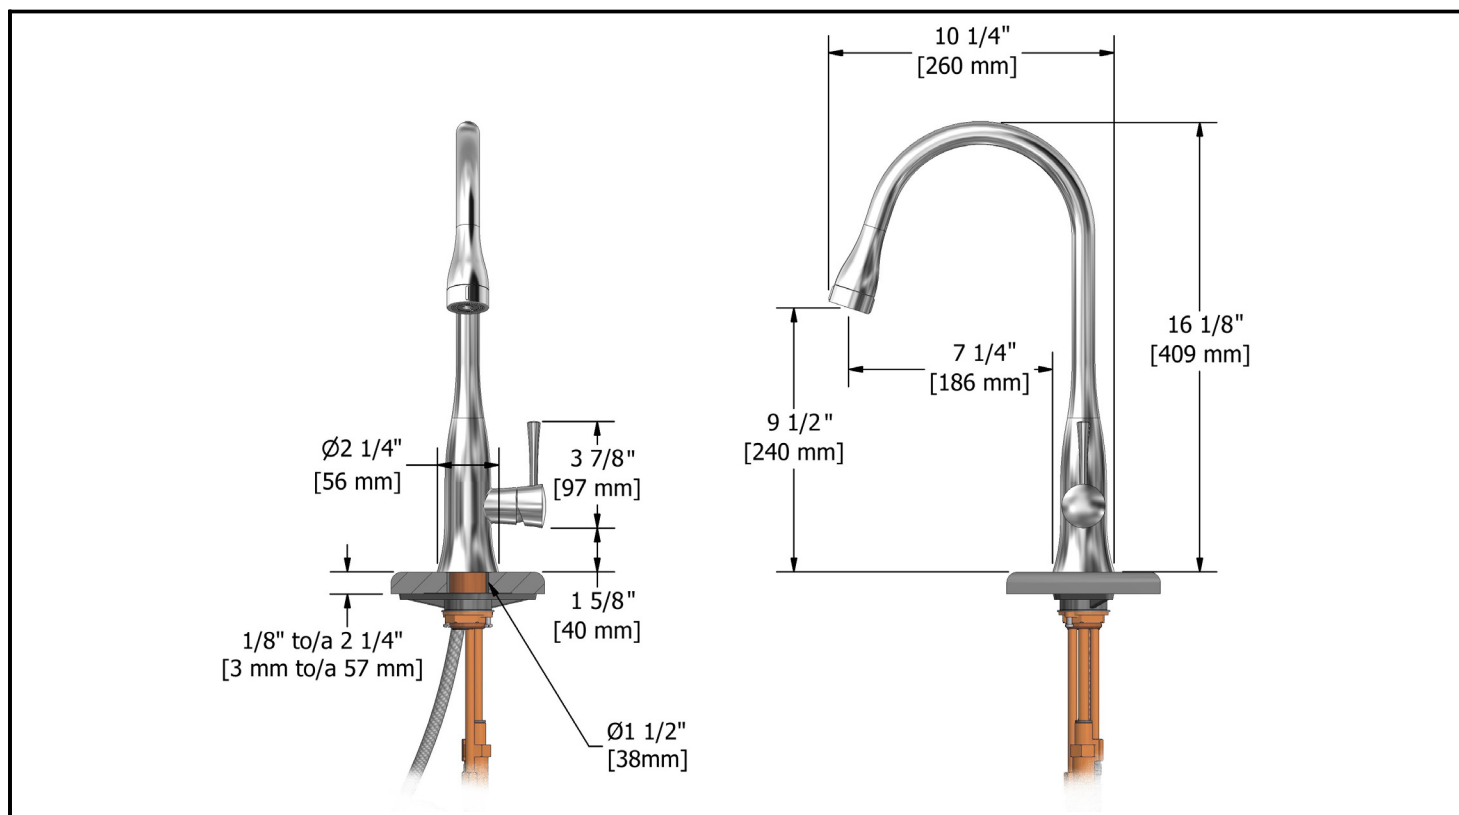

Kitchen faucet with spray

ED101XX

Specifications

Descriptions

- Ceramic cartridge
- 3/8" speedway compression
- Solid brass
- 2 jet pull-down spray

Available colors

- C : Chrome
- SS : Stainless steel (PVD)
- BN : Brushed nickel (PVD)

Flows

- Max. flow 8.3 L/min, 2.2 gpm (US) 60psi

Cartridges

- 401-039

Certifications

- NSF61
- CSA B125.1
- ASME A112.18.1

Warranty

The Riobel inc. product carries a limited LIFETIME warranty on the finish Chrome, Gold (PVD), Brushed nickel (PVD), Night brushed (PVD), Polished nickel (PVD) and all working parts and is guaranteed from the initial date of purchase against all manufacturing defects. Other finished 1 year.