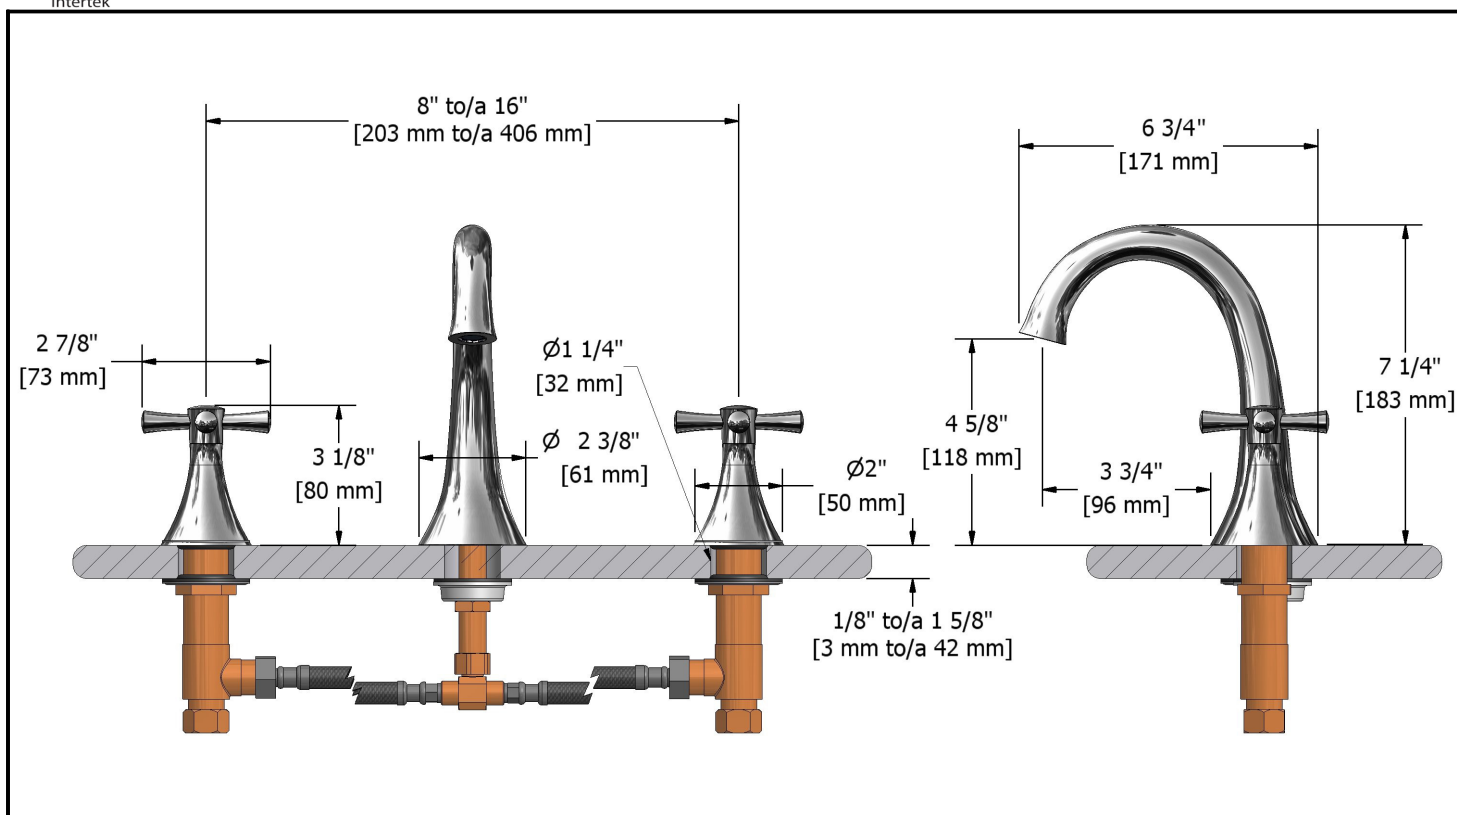

8" Lavatory faucet
ED08+XX

Specifications

Descriptions

- ½" male inlet NPT
- Ceramic cartridge
- Solid brass
- Push drain

Available colors

- C : Chrome
- BN : Brushed nickel (PVD)

Flows

- Max. flow 5.7 L/min, 1.5 gpm (US) 60psi

Cartridges

- Hot: #401-079
- Cold: #401-080

Certifications

- ASME A112.18.1
- NSF61
- CSA B125.1

Warranty

The Riobel inc. product carries a limited LIFETIME warranty on the finish Chrome, Gold (PVD), Brushed nickel (PVD), Night brushed (PVD), Polished nickel (PVD) and all working parts and is guaranteed from the initial date of purchase against all manufacturing defects. Other finished 1 year.